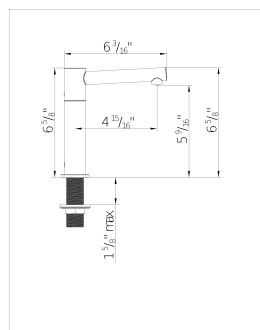

ALTA II Beverage Metal Finish

Warranty

BLANCO offers a limited lifetime warranty on all sinks and faucets, as well as a one-year warranty on all custom accessories.

Code/Standards Compliance

BLANCO sinks and faucets are third-party tested and certified to standards and listed by applicable certification bodies. For more information on individual product listings, contact our office or listing organization.

View our how-to videos to learn more about installing and caring for BLANCO products:
<https://www.blanco.com/us-en/service/how-to-videos/how-to-videos-for-sinks/>

Questions? Contact us today

BLANCO America, Inc.
110 Mount Holly By-Pass
Lumberton, NJ 08048

Phone & Fax
Phone: 888-668-6201
Fax: 609-668-6211

While BLANCO endeavors to provide accurate information, all dimensions are nominal, cannot be guaranteed, and are subject to change or cancellation. BLANCO assumes no responsibility for use of superseded or voided specifications.