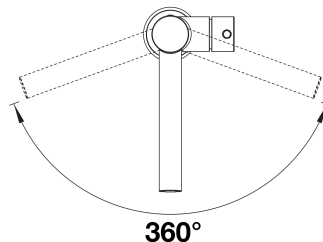

ALTA II Beverage Metal Finish

Warranty

BLANCO offers a limited lifetime warranty on all sinks and faucets, as well as a one-year warranty on all custom accessories.

Code/Standards Compliance

BLANCO sinks and faucets are third-party tested and certified to standards and listed by applicable certification bodies. For more information on individual product listings, contact our office or listing organization.

View our how-to videos to learn more about installing and caring for BLANCO products:
<https://www.blanco.com/us-en/service/how-to-videos/how-to-videos-for-sinks/>

Questions? Contact us today

BLANCO America, Inc.
110 Mount Holly By-Pass
Lumberton, NJ 08048

Phone & Fax
Phone: 888-668-6201
Fax: 609-668-6211

While BLANCO endeavors to provide accurate information, all dimensions are nominal, cannot be guaranteed, and are subject to change or cancellation. BLANCO assumes no responsibility for use of superseded or voided specifications.