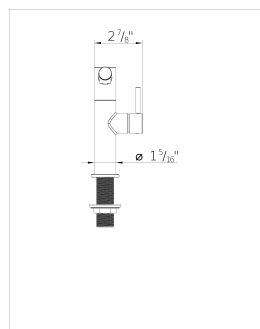

ALTA II Beverage Metal Finish

Warranty

BLANCO offers a limited lifetime warranty on all sinks and faucets, as well as a one-year warranty on all custom accessories.

Code/Standards Compliance

BLANCO sinks and faucets are third-party tested and certified to standards and listed by applicable certification bodies. For more information on individual product listings, contact our office or listing organization.

View our how-to videos to learn more about installing and caring for BLANCO products:
<https://www.blanco.com/us-en/service/how-to-videos/how-to-videos-for-sinks/>

Questions? Contact us today

BLANCO America, Inc.
110 Mount Holly By-Pass
Lumberton, NJ 08048

Phone & Fax
Phone: 888-668-6201
Fax: 609-668-6211

While BLANCO endeavors to provide accurate information, all dimensions are nominal, cannot be guaranteed, and are subject to change or cancellation. BLANCO assumes no responsibility for use of superseded or voided specifications.