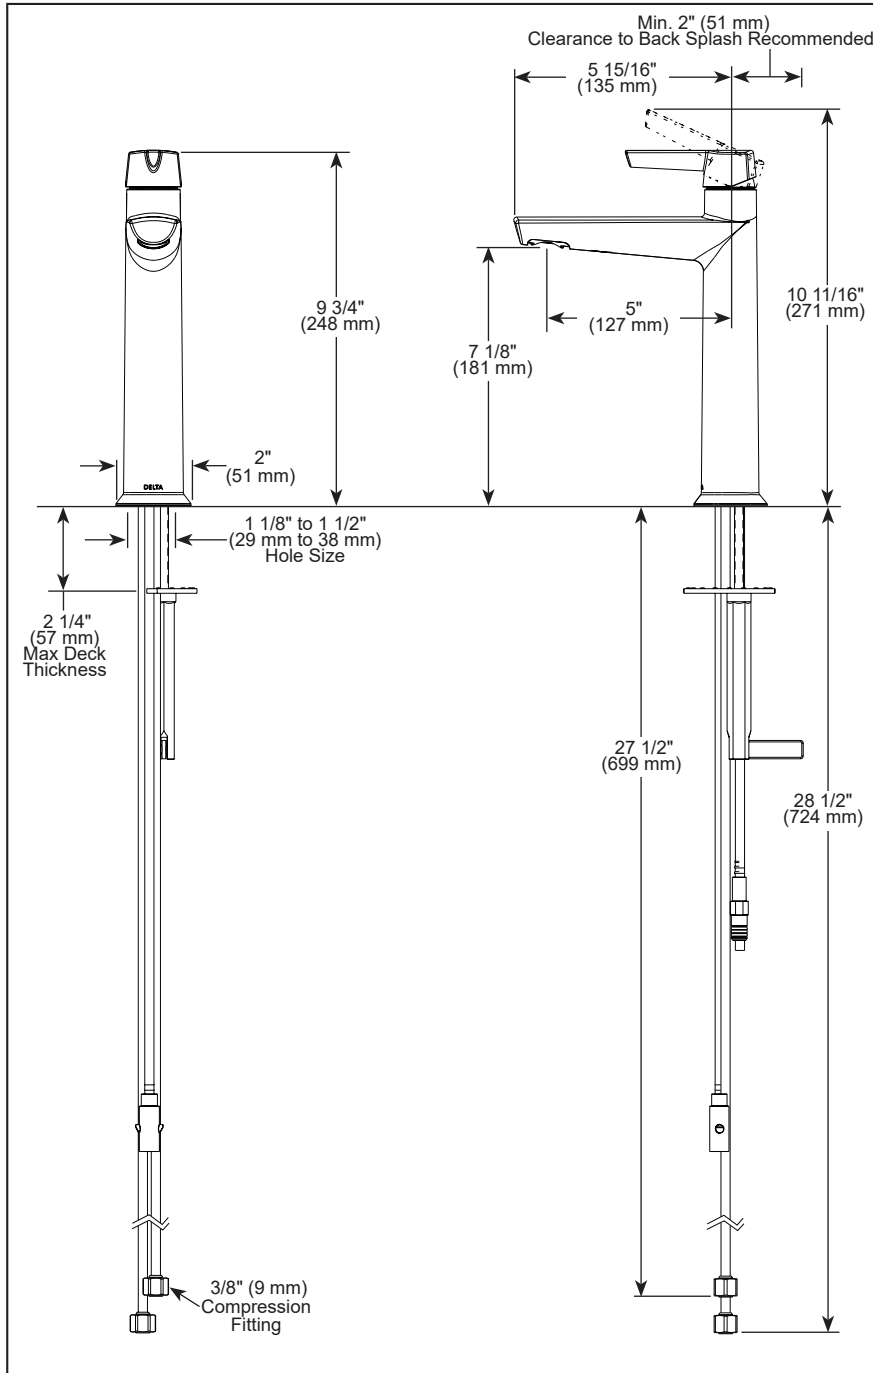

671-▲-DST

Submitted Model No.: _____

Specific Features: _____

▲ Designate Proper Finish Suffix

Delta reserves the right (1) to make changes in specifications and materials, and (2) to change or discontinue models, both without notice or obligation. Dimensions are for reference only. See current full-line price book or www.deltafaucet.com for finish options and product availability.

DSP-L-671-DST Rev. C

see what Delta can do™

BATHROOM FAUCET

- Galeon™ Bath Collection
- Single Handle Deck Mount

FEATURES:

- Lumicoat™ Finish (-PR models only)
- Lumicoat™ Finishes easily wipe clean without cleaners and chemicals on the products most commonly touched areas

STANDARD SPECIFICATIONS:

- Max. flow rate 1.2 gpm @ 60 psi, 4.5 L/min @ 414 kPa
- One hole mount
- Diamond coated ceramic cartridge
- 1/4" O.D. straight, staggered PEX supply tubes
- Optional red/blue indicator ring provided with model