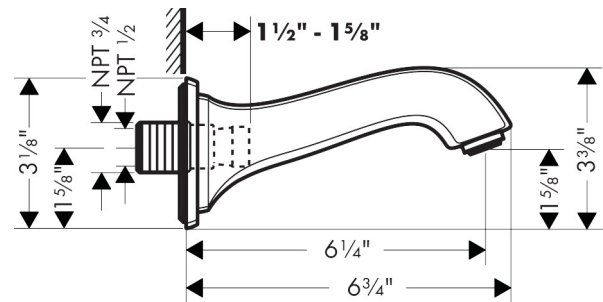

Brand hansgrohe  
Art. Name **Metropol Classic** Tub Spout  
Art. Nr. 13425141  
Surface brushed bronze  
Pos. 1

## Drawing

## Features

- solid Brass
- Includes: 1/2" female and 3/4" male adaptor