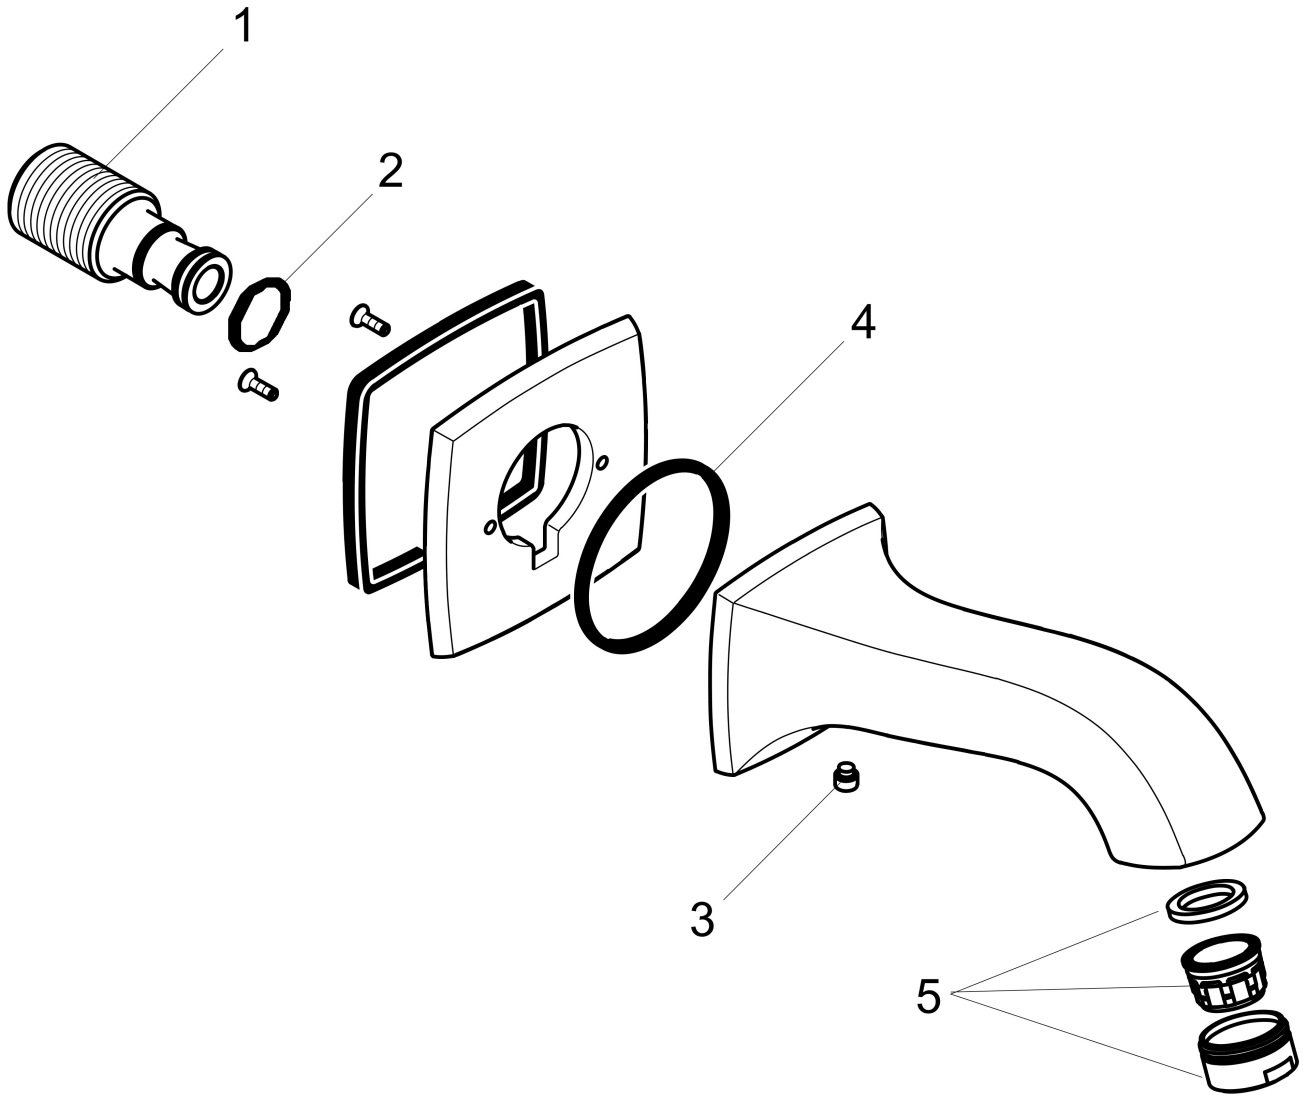

Brand hansgrohe  
Art. Name **Metropol Classic** Tub Spout  
Art. Nr. 13425141  
Surface brushed bronze  
Pos. 1

## Drawing

## Features

- solid Brass
- Includes: 1/2" female and 3/4" male adaptor

## Spare Parts Drawings

**Spare parts list**

<b>Pos.</b>	<b>Description</b>	<b>Article number</b>
1	connecting thread	95658001
2	O-ring 13x2	98128000
3	hollow set screw M6x6	97660000
4	O-ring 48x5	98174000
5	aerator M24x1 (30 l/min)	96512140