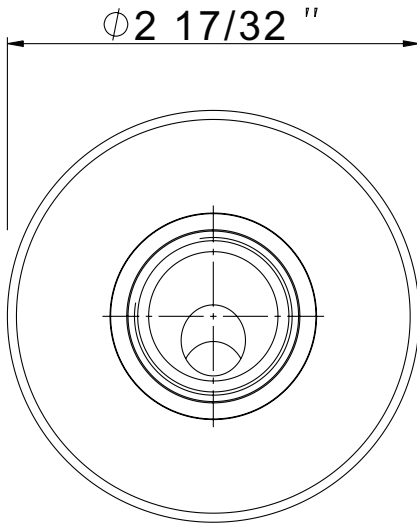

For warranty or additional information, contact:

U.S.A.
houseofrohl.com/support
1-800-777-9762

QUEBEC / MARITIMES / WESTERN CANADA
QUÉBEC / MARITIMES / OUEST CANADIEN
QUEBEC / MARITIMOS / CANADA OCCIDENTAL
houseofrohl.ca/support
1-866-473-8442

ONTARIO
houseofrohl.ca/support
1-800-287-5354