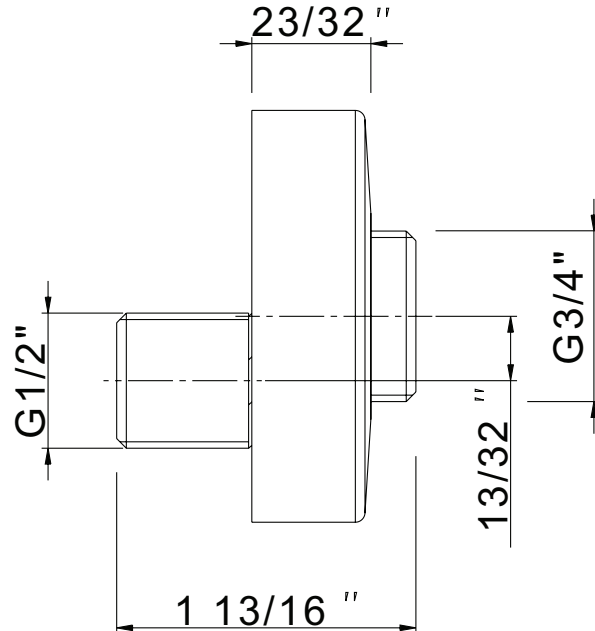

For warranty or additional information, contact:

U.S.A.
houseofrohl.com/support
1-800-777-9762

QUEBEC / MARITIMES / WESTERN CANADA
QUÉBEC / MARITIMES / OUEST CANADIEN
QUEBEC / MARITIMOS / CANADA OCCIDENTAL
houseofrohl.ca/support
1-866-473-8442

ONTARIO
houseofrohl.ca/support
1-800-287-5354