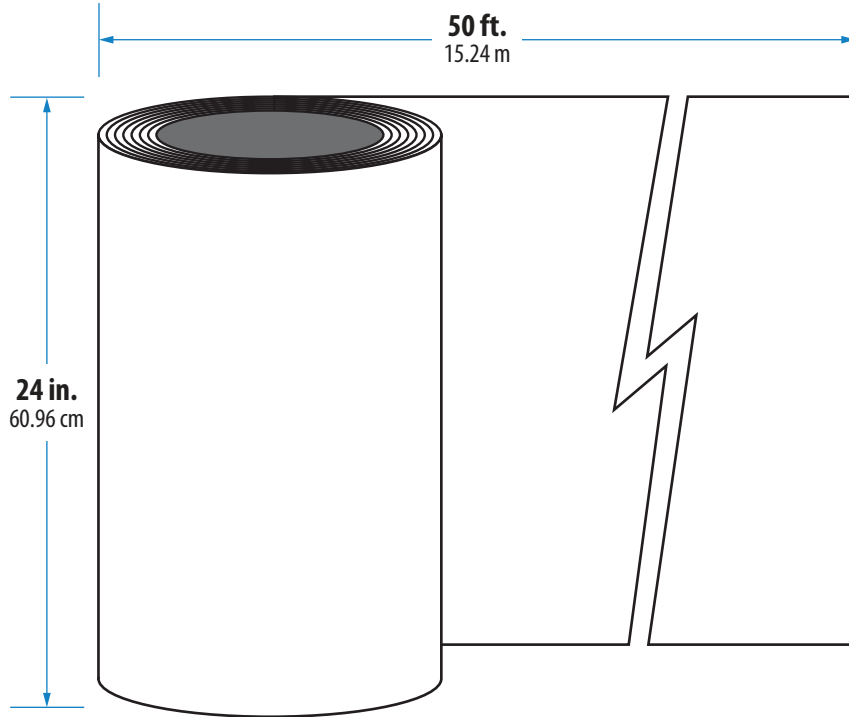

**Birch White/Birch White • 0.019 Aluminum • 24 in. x 50 ft.**

Actual product color may vary from the images shown. Some colors are simulated. Photos are edited in an attempt to accurately represent the colors .  
It is recommended that you view actual product samples before making final color selection.