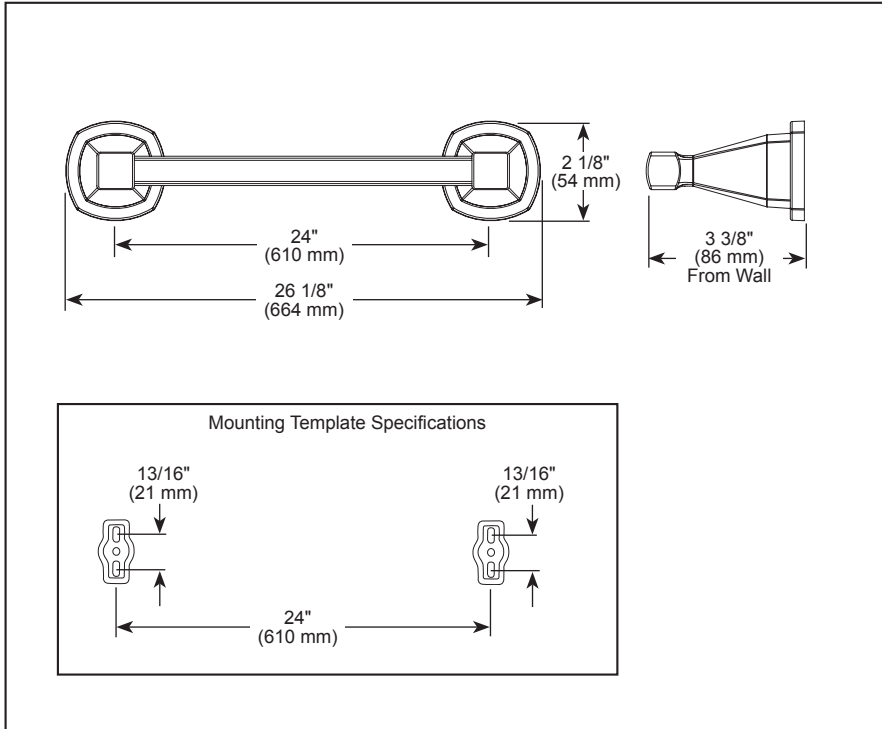

▲ Designate Proper Finish Suffix