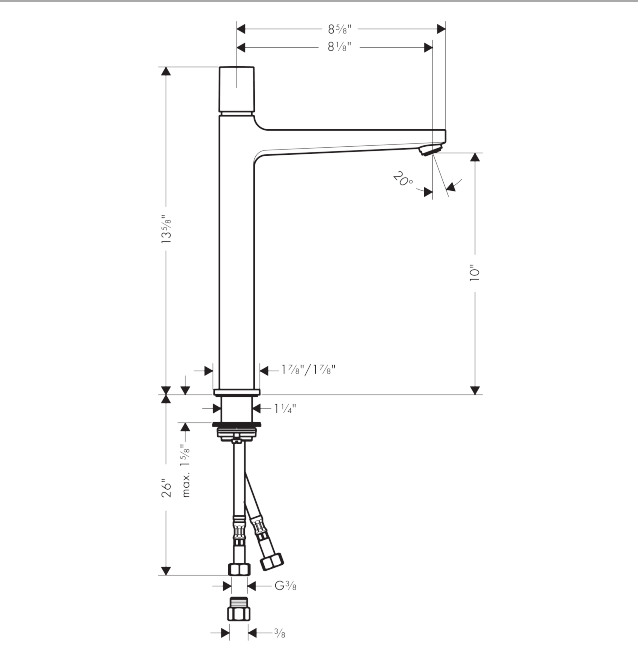

**Metropol**  
**Single-Hole Faucet 260 Select, 1.2 GPM**  
 Finishes : **chrome** Part no. : **32572001**

**Description**

**Features**

- Aerated spray
- Flow: 1.2 GPM (4.5 L/Min)
- Select cartridge for easy, intuitive operation: Push handle to turn water on and off, and turn to adjust temperature
- Does not include: Pop-up assembly

**Item details**

List Price \$ 546.00

**Technology**

**Compliance**

**Product image**

**Scale drawing**

**Metropol**  
**Single-Hole Faucet 260 Select, 1.2 GPM**  
 Finishes : **chrome** Part no. : **32572001**

## Spare parts list

Year of production: >01/18

Pos.	Description	Part no.	Price	PU
1	handle	93070000	-	1
2	adapter for handle	92526000	-	1
3	nut	92528000	-	1
4	O-ring 27x1,5	92527000	-	1
5	cartridge, assy	92529000	-	1
6	adapter for cartridge	98866000	-	1
7	O-ring 23x2	98398000	-	1
8	aerator M24x1 (4,5 l/min)	93202000	-	1
9	service tool	95661000	-	1
10	escutcheon	93048000	-	1
11	flat seal	98749000	-	1
12	fixing set (Ø 32)	13961000	-	1
13	lever collar	97548000	-	1
14	connection hose 600 mm M8x0,75 G3/8	92629000	-	1
15	O-ring 7x1,5	98422000	-	1
16	non return valve DW 10	96456000	-	1
17	filter	92532000	-	1
18	sealing set	92533000	-	1
a	adapter for connection hose	88802000	-	1