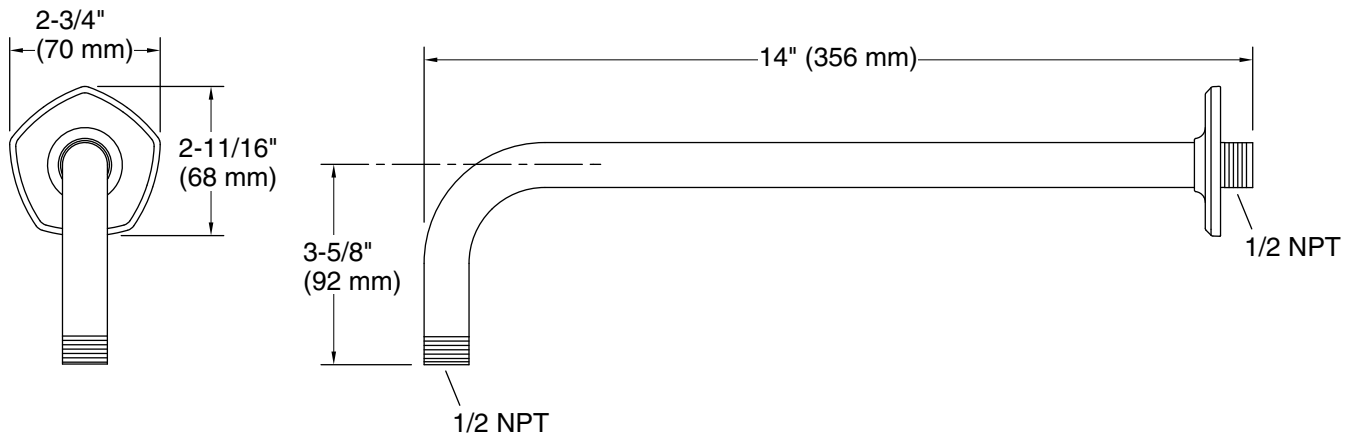

Features

- 15" (381 mm) x 2-3/4" (70 mm) x 2-3/4" (70 mm)
- Part of the Occasion bathroom faucet and accessory collection

Material

- Durable metal construction
- KOHLER finishes resist corrosion and tarnishing

Installation

- 1/2" -14 NPT connection
- Wall-mount

Codes/Standards

None Applicable

KOHLER® Faucet Lifetime Limited Warranty

See website for detailed warranty information.

Available Colors/Finishes

Color tiles intended for reference only.

Technical Information

All product dimensions are nominal.

Spout: