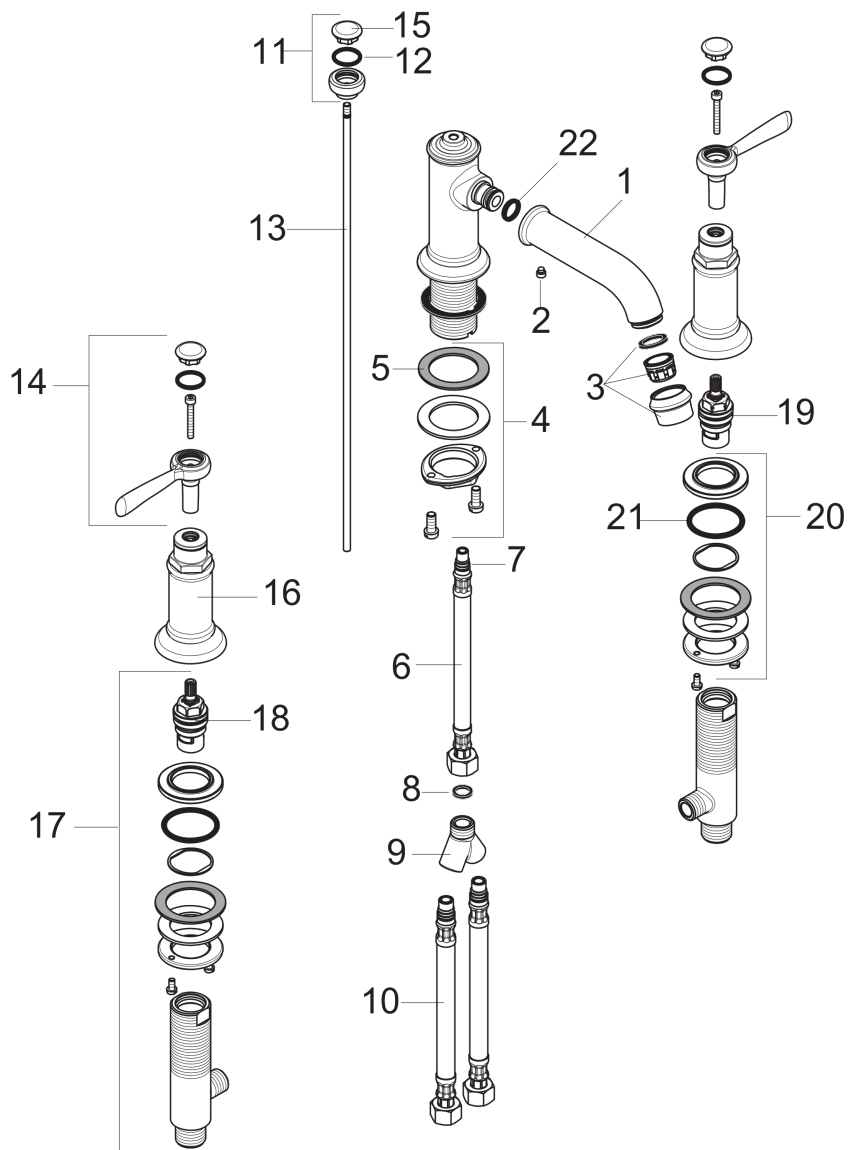

AXOR Montreux
Widespread Faucet 30 with Lever Handles and Pop-Up Drain, 1.2 GPM
 Finishes : **chrome** Part no. : **16535001**

Description

Features

- Laminar spray
- Flow: 1.2 GPM (4.5 L/Min)
- 90° ceramic valves
- Includes pop-up drain

Technology

Product image

Scale drawing

AXOR Montreux
Widespread Faucet 30 with Lever Handles and Pop-Up Drain, 1.2 GPM
 Finishes : **chrome** Part no. : **16535001**

Exploded drawing

Year of production: >01/18

AXOR Montreux
Widespread Faucet 30 with Lever Handles and Pop-Up Drain, 1.2 GPM
 Finishes : **chrome** Part no. : **16535001**

Spare parts list

Year of production: >01/18

Pos.	Description	Part no.	PC	PU
1	spout cpl.	92978000	0	1
2	hollow set screw M6x5	98447000	0	1
3	aerator M24x1 (4,5 l/min)	93254000	0	1
4	fixing set (Ø 34)	95049000	0	1
5	lever collar	97548000	0	1
6	connection hose 450 mm M8x0,75 G3/8	97206000	0	1
7	O-ring 7x1,5	98422000	0	1
8	sealing set	95581000	0	1
9	hose connection angel	97753000	0	1
10	connection hose 17½" M10x1 3/8"	94071001	0	1
11	diverter knob	98619000	0	1
12	O-ring 16x2	98133000	0	1
13	pull rod	94067000	0	1
14	handle	16691000	0	1
15	set of screw covers, cold / hot water / neutral	97987000	0	1
16	escutcheon for handle	97988000	0	1
17	valve	88503000	0	1
18	shut off unit right closing	94009000	0	1
19	shut off unit left closing	94008000	0	1
20	fixing set for shut off unit	88511000	0	1
21	O-ring 34x3	98069000	0	1
22	O-ring 11x2,5	98487000	0	1
a	pop up waste	88509000	0	1