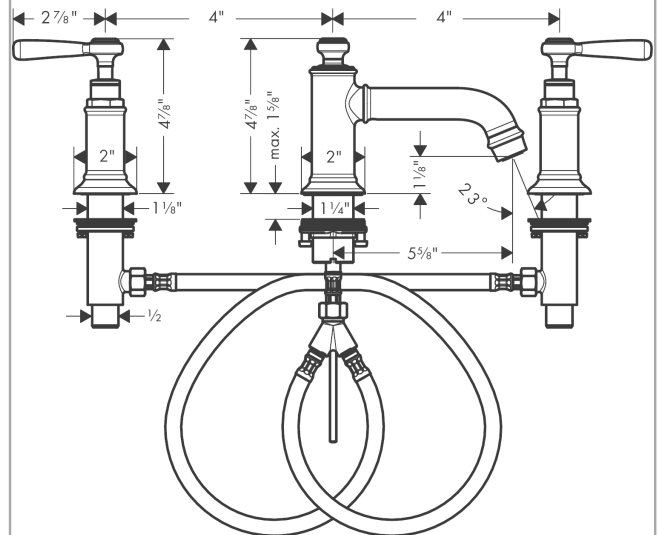

AXOR Montreux
Widespread Faucet 30 with Lever Handles and Pop-Up Drain, 1.2 GPM
 Finishes : **chrome** Part no. : **16535001**

Description

Features

- Laminar spray
- Flow: 1.2 GPM (4.5 L/Min)
- 90° ceramic valves
- Includes pop-up drain

Technology

Product image

Scale drawing

AXOR Montreux
Widespread Faucet 30 with Lever Handles and Pop-Up Drain, 1.2 GPM
 Finishes : **chrome** Part no. : **16535001**

Exploded drawing

Year of production: >01/18

AXOR Montreux
Widespread Faucet 30 with Lever Handles and Pop-Up Drain, 1.2 GPM
 Finishes : **chrome** Part no. : **16535001**

Spare parts list

Year of production: >01/18

Pos.	Description	Part no.	PC	PU
1	spout cpl.	92978000	0	1
2	hollow set screw M6x5	98447000	0	1
3	aerator M24x1 (4,5 l/min)	93254000	0	1
4	fixing set (Ø 34)	95049000	0	1
5	lever collar	97548000	0	1
6	connection hose 450 mm M8x0,75 G3/8	97206000	0	1
7	O-ring 7x1,5	98422000	0	1
8	sealing set	95581000	0	1
9	hose connection angel	97753000	0	1
10	connection hose 17½" M10x1 3/8"	94071001	0	1
11	diverter knob	98619000	0	1
12	O-ring 16x2	98133000	0	1
13	pull rod	94067000	0	1
14	handle	16691000	0	1
15	set of screw covers, cold / hot water / neutral	97987000	0	1
16	escutcheon for handle	97988000	0	1
17	valve	88503000	0	1
18	shut off unit right closing	94009000	0	1
19	shut off unit left closing	94008000	0	1
20	fixing set for shut off unit	88511000	0	1
21	O-ring 34x3	98069000	0	1
22	O-ring 11x2,5	98487000	0	1
a	pop up waste	88509000	0	1