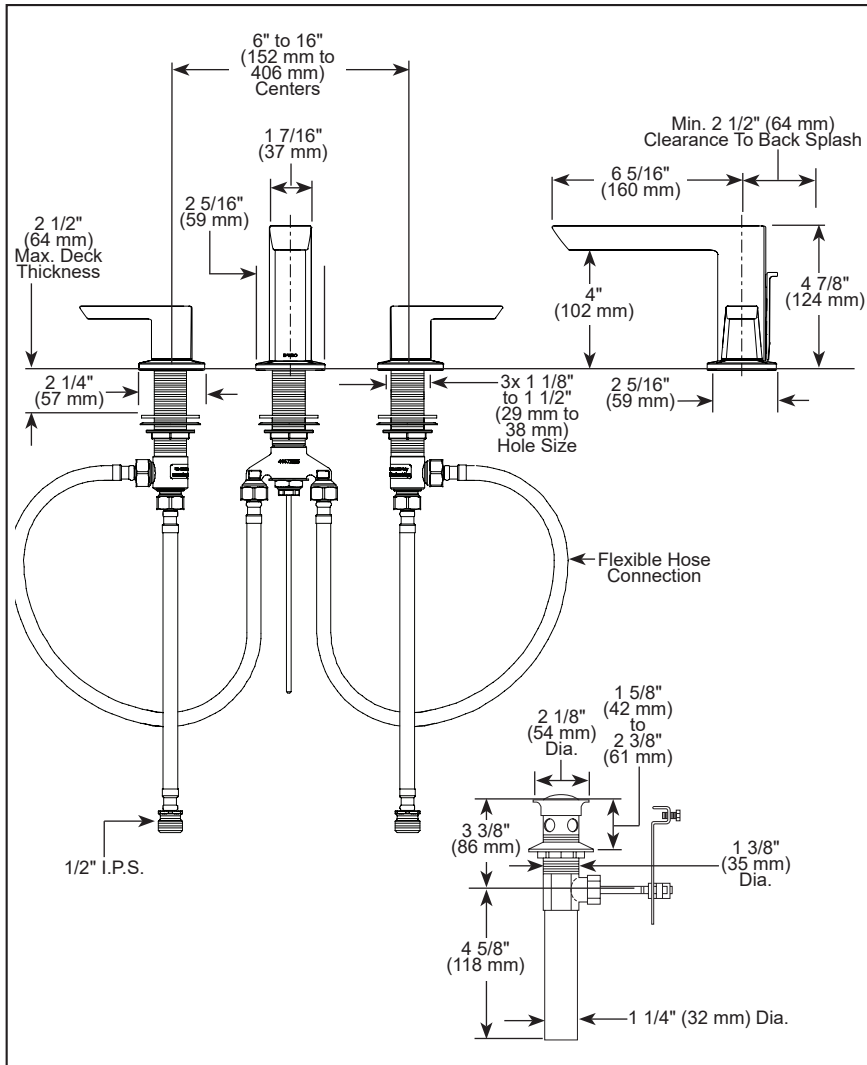

BRIZO®

WIDESPREAD BATHROOM FAUCET

- Vettis® Bath Collection
- Two Handle Widespread Deck Mount

STANDARD SPECIFICATIONS:

- Max flow rate 1.5 gpm @ 60 psi, 5.7 L/min @ 414 kPa
- Max flow rate (ECO model only) 1.2 gpm @ 60 psi, 4.5 L/min @ 414 kPa
- Three-hole mount
- Solid brass fabricated end valve and spout bodies
- Control mechanism is a rotating cylinder ceramic cartridge with 90° rotation
- Metal drain with pop-up type fitting with plated flange and stopper
- Handles attach to end valves by use of magnets inside handle. No set screw required.
- Spout features hidden water-efficient, laminar flow aerator

▲ Designate Proper Finish Suffix

COMPLIES WITH:

- ASME A112.18.1 / CSA B125.1
- ASME A112.18.1 / CSA B125.1
- EPA WaterSense®
- ♿ ICC/ANSI A117.1 - Valve control only