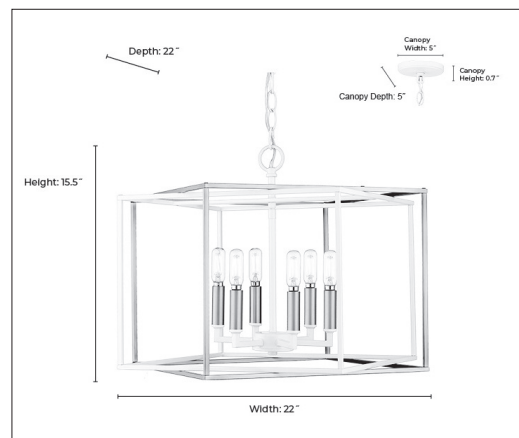

22609

LOWE SIX LIGHT PENDANT

**FINISH**

MW/VB - Matte White/Vintage Brass

**DIMENSIONS**

Width 22"  
Height 15.5"  
Depth 22"  
Canopy Width 5"  
Canopy Height 0.7"  
Canopy Depth 5"  
Chain 60"  
Wire 144"  
Weight 7.7 lbs

# Bulbs 6-Candle  
Bulb Base Candelabra (E12)  
Watts per Bulb 40W  
Voltage 120V  
Total Wattage 240W  
Bulbs Included No

**CERTIFICATION**

ETL Listed Dry Location

**ITEM NUMBER**

SKU 22609 MW/VB

22609 MW/VB