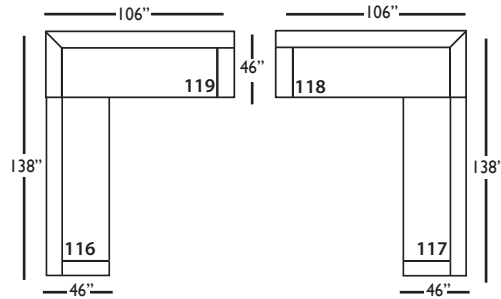

**Bristol-SLIP-041**  
Large Armless  
L67" D46" H35"

**Bristol-SLIP-061**  
Small Armless  
L34" D46" H35"

**Bristol-SLIP-110/111**  
Right/Left Seated Chaise End  
L40" D67" H35"

**Bristol-SLIP-114/115**  
Right/Left Two Seated End  
L72" D46" H35"

**Bristol-SLIP-116/117**  
Right/Left Three Seated End  
L92" D46" H35"

**Bristol-SLIP-118/119**  
Right/Left Three Seated End  
w/ Corner  
L106" D46" H35"

Seat Height 21"  
Seat Depth 27"  
Arm Height 24"

## BRISTOL SLIPCOVER SECTIONAL COLLECTION

	Large Armless 041	Small Armless 061	Chaise 110/111	2-Seat End 114/115	3-Seat End 116/117	3-Seat End w/Corner 118/119
<b>Standard Features</b>						
20" Contrasting Down Blend Throw Pillow (LTP)	N/A	N/A	x	x	x	x (2)
18" Contrasting Down Blend Throw Pillow (STP)	N/A	N/A	x	x	x	x (2)
14" Contrasting Down Blend Kidney Pillow (KP)	x (2)	N/A	N/A	N/A	N/A	N/A
Cloud Cushion:	x	x	x	x	x	x
Sinuous Underconstruction	x	x	x	x	x	x
<b>Options - See Price List for Prices</b>						
Luxe Cushion:	No Charge	No Charge	No Charge	No Charge	No Charge	No Charge
Cloud Plus Cushion	x	x	x	x	x	x
Extra Pillow (XP)	N/A	N/A	x	x	x	x
<b>Ordering Instructions</b>						
To Order, Please write the following:	Bristol-Slip-041	Bristol-Slip-061	Bristol-Slip-110/111	Bristol-Slip-114/115	Bristol-Slip-116/117	Bristol-Slip-118/119
<b>Additional Slipcovers</b>						
To Order, Please write the following:	Bristol-SCO-041	Bristol-SCO-061	Bristol-SCO-110/111	Bristol-SCO-114/115	Bristol-SCO-116/117	Bristol-SCO-118/119

Pattern Availability: RG, PS, NM, RS

ECLECTIC.SPIRITED.WONDERFULLY COMFORTABLE.

BRISTOL • SLIPCOVER • LOOSE PILLOW BACK

3-Seat End with Corner 118/119\*  
L106" D46" H35"  
*\*available as right or left seated*