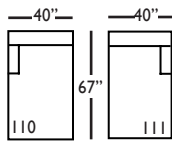

**Bristol-SLIP-116/117**  
Right/Left Three Seated End  
L92" D46" H35"

**Bristol-SLIP-118/119**  
Right/Left Three Seated End  
w/ Corner  
L106" D46" H35"

Seat Height 21"  
Seat Depth 27"  
Arm Height 24"

Pattern Availability: RG, PS, NM, RS

ECLECTIC.SPIRITED.WONDERFULLY COMFORTABLE.

BRISTOL • SLIPCOVER • LOOSE PILLOW BACK

3-Seat End with Corner 118/119\*  
L106" D46" H35"  
*\*available as right or left seated*

3-Seat End 116/117\*  
L92" D46" H35"  
*\*available as right or left seated*

2-Seat End 114/115\*  
L72" D46" H35"  
*\*available as right or left seated*

Chaise 110/111\*  
L40" D67" H35"  
*\*available as right or left seated*

Large Armless 041  
L67" D46" H35"

Small Armless 061  
L34" D46" H35"