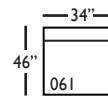

**Bristol-SLIP-116/117**  
Right/Left Three Seated End  
L92" D46" H35"

**Bristol-SLIP-118/119**  
Right/Left Three Seated End  
w/ Corner  
L106" D46" H35"

Seat Height 21"  
Seat Depth 27"  
Arm Height 24"

Pattern Availability: RG, PS, NM, RS

ECLECTIC.SPIRITED.WONDERFULLY COMFORTABLE.

BRISTOL • SLIPCOVER • LOOSE PILLOW BACK

3-Seat End with Corner 118/119\*  
L106" D46" H35"  
*\*available as right or left seated*

3-Seat End 116/117\*  
L92" D46" H35"  
*\*available as right or left seated*

2-Seat End 114/115\*  
L72" D46" H35"  
*\*available as right or left seated*

Chaise 110/111\*  
L40" D67" H35"  
*\*available as right or left seated*

Large Armless 041  
L67" D46" H35"

Small Armless 061  
L34" D46" H35"