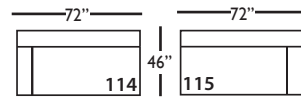

**Bristol-SLIP-116/117**  
Right/Left Three Seated End  
L92" D46" H35"

**Bristol-SLIP-118/119**  
Right/Left Three Seated End  
w/ Corner  
L106" D46" H35"

Seat Height 21"  
Seat Depth 27"  
Arm Height 24"

## BRISTOL SLIPCOVER SECTIONAL COLLECTION

	Large Armless 041	Small Armless 061	Chaise 110/111	2-Seat End 114/115	3-Seat End 116/117	3-Seat End w/Corner 118/119
<b>Standard Features</b>						
20" Contrasting Down Blend Throw Pillow (LTP)	N/A	N/A	x	x	x	x (2)
18" Contrasting Down Blend Throw Pillow (STP)	N/A	N/A	x	x	x	x (2)
14" Contrasting Down Blend Kidney Pillow (KP)	x (2)	N/A	N/A	N/A	N/A	N/A
Cloud Cushion:	x	x	x	x	x	x
Sinuous Underconstruction	x	x	x	x	x	x
<b>Options - See Price List for Prices</b>						
Luxe Cushion:	No Charge	No Charge	No Charge	No Charge	No Charge	No Charge
Cloud Plus Cushion	x	x	x	x	x	x
Extra Pillow (XP)	N/A	N/A	x	x	x	x
<b>Ordering Instructions</b>						
To Order, Please write the following:	Bristol-Slip-041	Bristol-Slip-061	Bristol-Slip-110/111	Bristol-Slip-114/115	Bristol-Slip-116/117	Bristol-Slip-118/119
<b>Additional Slipcovers</b>						
To Order, Please write the following:	Bristol-SCO-041	Bristol-SCO-061	Bristol-SCO-110/111	Bristol-SCO-114/115	Bristol-SCO-116/117	Bristol-SCO-118/119

Pattern Availability: RG, PS, NM, RS

ECLECTIC.SPIRITED.WONDERFULLY COMFORTABLE.

BRISTOL • SLIPCOVER • LOOSE PILLOW BACK

3-Seat End with Corner 118/119\*  
L106" D46" H35"  
*\*available as right or left seated*

3-Seat End 116/117\*  
L92" D46" H35"  
*\*available as right or left seated*

2-Seat End 114/115\*  
L72" D46" H35"  
*\*available as right or left seated*

Chaise 110/111\*  
L40" D67" H35"  
*\*available as right or left seated*