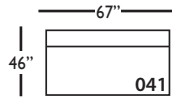

## BRISTOL SLIPCOVER SECTIONAL COLLECTION

	Large Armless 041	Small Armless 061	Chaise 110/111	2-Seat End 114/115	3-Seat End 116/117	3-Seat End w/Corner 118/119
<b>Standard Features</b>						
20" Contrasting Down Blend Throw Pillow (LTP)	N/A	N/A	x	x	x	x (2)
18" Contrasting Down Blend Throw Pillow (STP)	N/A	N/A	x	x	x	x (2)
14" Contrasting Down Blend Kidney Pillow (KP)	x (2)	N/A	N/A	N/A	N/A	N/A
Cloud Cushion:	x	x	x	x	x	x
Sinuous Underconstruction	x	x	x	x	x	x
<b>Options - See Price List for Prices</b>						
Luxe Cushion:	No Charge	No Charge	No Charge	No Charge	No Charge	No Charge
Cloud Plus Cushion	x	x	x	x	x	x
Extra Pillow (XP)	N/A	N/A	x	x	x	x
<b>Ordering Instructions</b>						
To Order, Please write the following:	Bristol-Slip-041	Bristol-Slip-061	Bristol-Slip-110/111	Bristol-Slip-114/115	Bristol-Slip-116/117	Bristol-Slip-118/119
<b>Additional Slipcovers</b>						
To Order, Please write the following:	Bristol-SCO-041	Bristol-SCO-061	Bristol-SCO-110/111	Bristol-SCO-114/115	Bristol-SCO-116/117	Bristol-SCO-118/119

Pattern Availability: RG, PS, NM, RS

ECLECTIC.SPIRITED.WONDERFULLY COMFORTABLE.

BRISTOL • SLIPCOVER • LOOSE PILLOW BACK

3-Seat End with Corner 118/119\*  
L106" D46" H35"  
*\*available as right or left seated*

3-Seat End 116/117\*  
L92" D46" H35"  
*\*available as right or left seated*

2-Seat End 114/115\*  
L72" D46" H35"  
*\*available as right or left seated*

Chaise 110/111\*  
L40" D67" H35"  
*\*available as right or left seated*

Large Armless 041  
L67" D46" H35"

Small Armless 061  
L34" D46" H35"