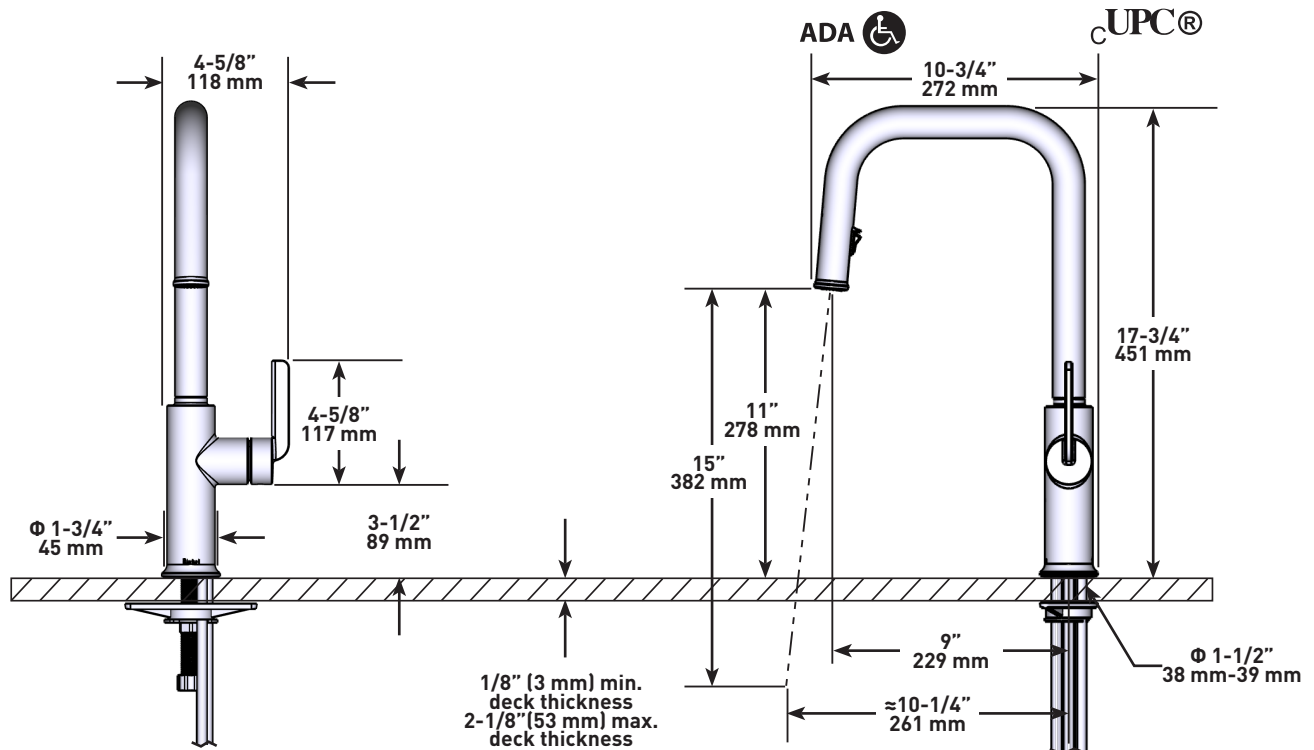

For warranty or additional information, contact:

U.S.A.
houseofrohl.com/support
1-800-777-9762

QUEBEC / MARITIMES / WESTERN CANADA
QUÉBEC / MARITIMES / OUEST CANADIEN
QUEBEC / MARITIMES / CANADA OCCIDENTAL
houseofrohl.ca/support
1-866-473-8442

ONTARIO
houseofrohl.ca/support
1-800-287-5354