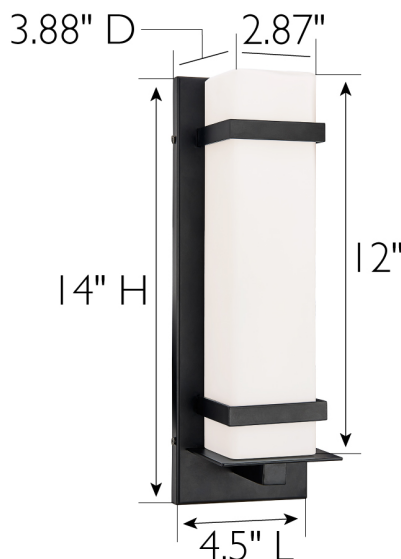

Davis I-Light Indoor/Outdoor Wall Light

Matte Black Finish

SPECIFICATIONS

MOUNTING:	Wall Mount	LED BRIGHTNESS (LUMENS):	N/A
SLOPED CEILING ADAPTABLE:	No	LED COLOR CORRELATED TEMPERATURE (CCT):	N/A
LAMP TYPE 1:	Incandescent	LED COLOR RENDERING INDEX (CRI):	N/A
BULB INCLUDED:	No	LED EFFICACY:	N/A
WATTS PER BULB:	60W or LED equivalent	LED AVERAGE RATED LIFE:	N/A
TOTAL WATTAGE:	60W or LED equivalent	ENERGY EFFICIENT:	No
DIMMABLE:	No	LIGHTING AMPS:	0.5
MATERIAL CONSTRUCTION:	Steel/Aluminum	VOLTAGE:	120V
ASSEMBLED DIMENSIONS:	14" H x 4.5" L x 3.88" D		
WEIGHT:	3.36 lbs.		
BACKPLATE DIMENSIONS:	14" H x 4.5" W x 0.59" D		
CANOPY/PLATE DIMENSIONS:	N/A		
GLASS/SHADE DIMENSIONS:	12" H x 2.87" L x 2.87" D		
GLASS/SHADE MATERIAL:	Glass		
GLASS/SHADE TYPE:	Frosted		
GLASS/SHADE COLOR:	White		