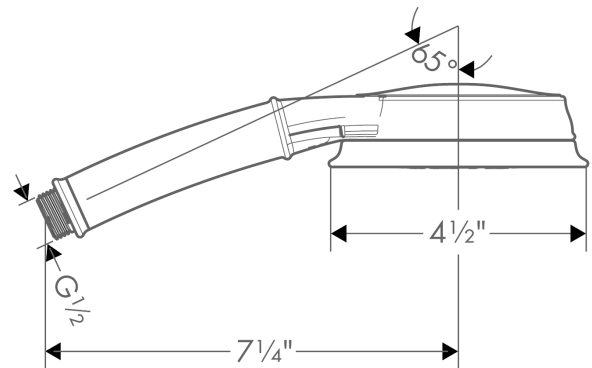

**Croma 100 Classic
Handshower 3-Jet, 1.8 GPM**

Finishes : **rubbed bronze** Part no. : **04753920**

Description

Features

- 75 no-clog spray channels
- Spray modes: Full, Pulsating Massage, Intense Turbo
- Flow: 1.8 GPM (6.8 L/Min)

Item details

List Price \$ 138.00

Technology

Compliance

Product image

Scale drawing

Croma 100 Classic
Handshower 3-Jet, 1.8 GPM
Finishes : **rubbed bronze** Part no. : **04753920**

Exploded drawing

Year of production: >01/18

**Croma 100 Classic
Handshower 3-Jet, 1.8 GPM**

Finishes : **rubbed bronze** Part no. : **04753920**

Spare parts list

Year of production: >01/18

Pos.	Description	Part no.	Price	PU
1	filter packing	94246000	-	1