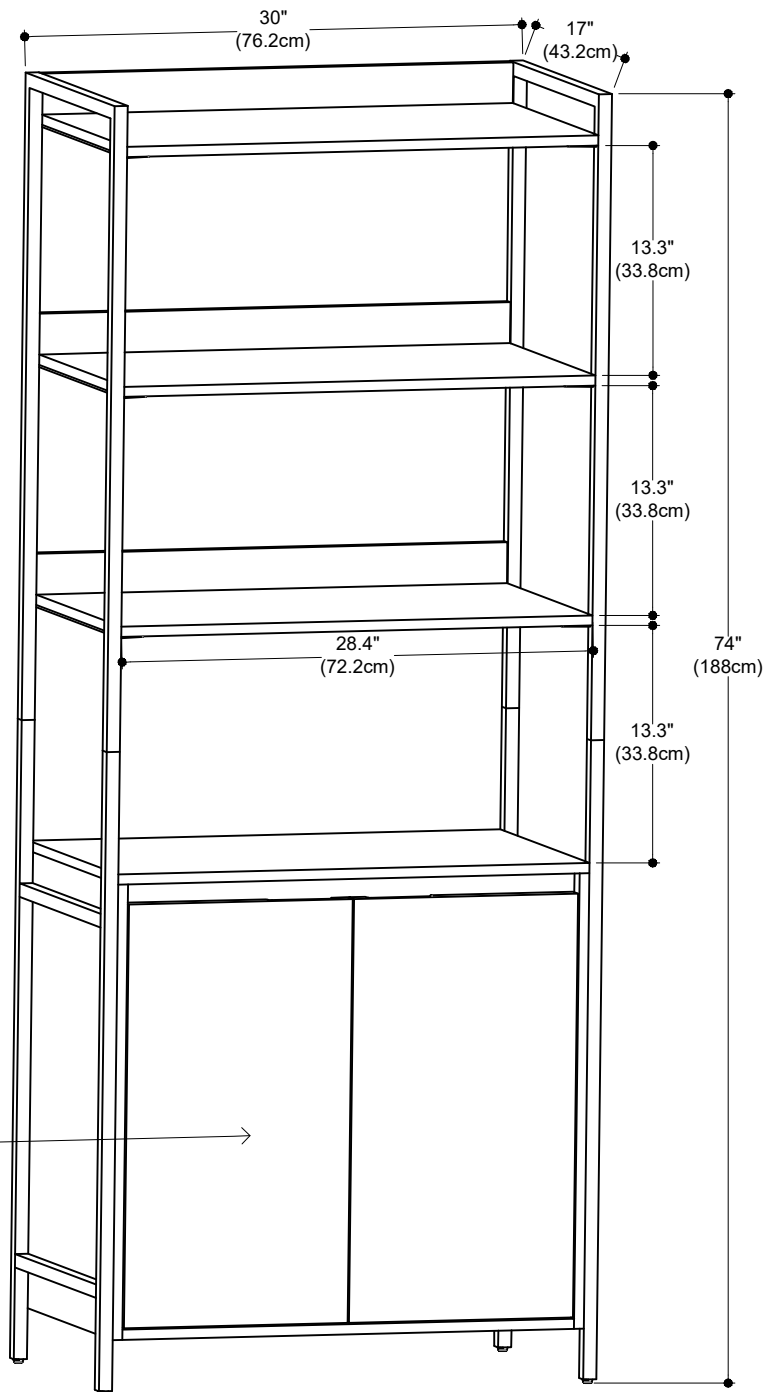

# Kelsey Large Bookshelf with Cabinet

Inner dimensions of the cabinet:

**W** - 27.2" (69.2cm)

**D** - 14.2" (36.2cm)

**H** - 23.9" (60.7cm)

**Net Weight: 102 lbs/ 46.4 Kg**