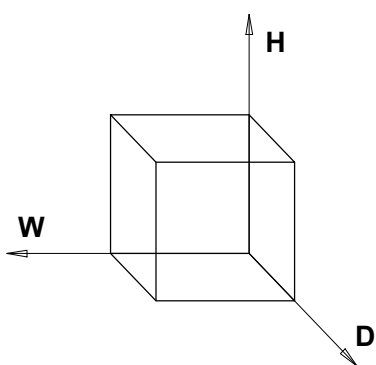

# Kelsey Large Bookshelf with Cabinet

Inner dimensions of the cabinet:

**W** - 27.2" (69.2cm)

**D** - 14.2" (36.2cm)

**H** - 23.9" (60.7cm)

**Net Weight: 102 lbs/ 46.4 Kg**