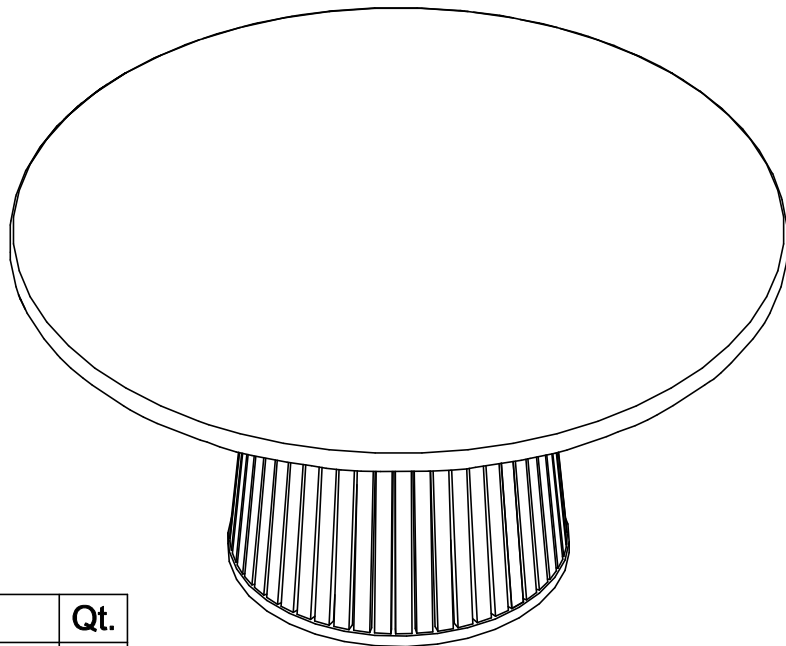

Thank you for purchasing this quality product from A.R.T. Furniture. Be sure to check all packing material for parts which may have come loose inside the carton during shipment. Identify and count all parts and compare with the parts list below.

**Note:** Some furniture is heavy, it is recommended that two people assembly this item to avoid injury or damage.

No.	Hardware List	Qt.
A	 5/16 x 1-1/8" Bolt	4
B	 5/16" Lock Washer	4
C	 5/16" Flat Washer	4
D	 4mm Allen Wrench	1

Parts List			
1		Table Top	1
2		Table Base	1