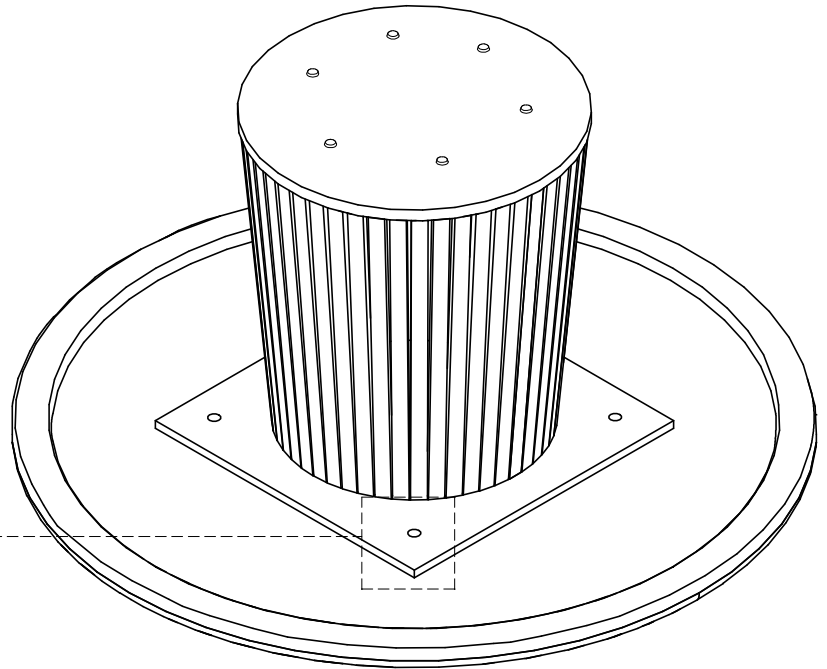

Thank you for purchasing this quality product from A.R.T. Furniture. Be sure to check all packing material for parts which may have come loose inside the carton during shipment. Identify and count all parts and compare with the parts list below.

**Note:** Some furniture is heavy, it is recommended that two people assembly this item to avoid injury or damage.

No.	Hardware List	Qt.
A	 5/16 x 1-1/8" Bolt	4
B	 5/16" Lock Washer	4
C	 5/16" Flat Washer	4
D	 4mm Allen Wrench	1

Parts List			
1		Table Top	1
2		Table Base	1