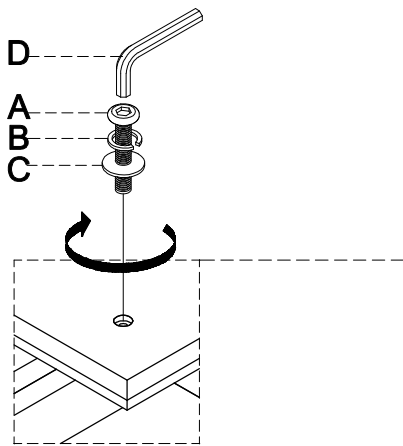

Thank you for purchasing this quality product from A.R.T. Furniture. Be sure to check all packing material for parts which may have come loose inside the carton during shipment. Identify and count all parts and compare with the parts list below.

**Note:** Some furniture is heavy, it is recommended that two people assembly this item to avoid injury or damage.

No.	Hardware List	Qt.
A	 5/16 x 1-1/8" Bolt	4
B	 5/16" Lock Washer	4
C	 5/16" Flat Washer	4
D	 4mm Allen Wrench	1

Parts List			
1		Table Top	1
2		Table Base	1