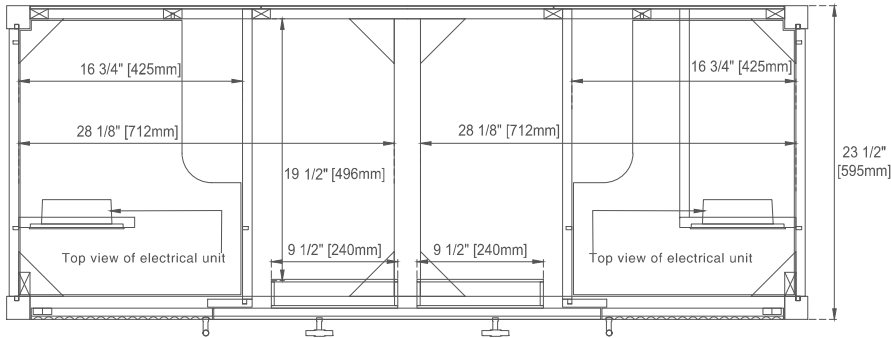

Assembly Type: Installation of Optional 3cm Top with Sink

Drawer Box Material and Construction: 12mm Plywood/English Dovetail Joinery

Hardware Material and Finish: Zinc Alloy in Champagne Brass Color

Fits Drain Hole Size: 1 3/4"

## Dimension

Width: 59-7/8"

Depth: 23-1/2"

Height: 32-7/8"

Rough-In Height: 21-1/2"

# JAMES MARTIN VANITIES

Knob

Bamboo Drawer Organizer  
 In the Top Drawer

Top View

Front View

All dimensions are nominal

Diagrams are of cabinet only—James Martin Optional Countertops and sinks are not shown