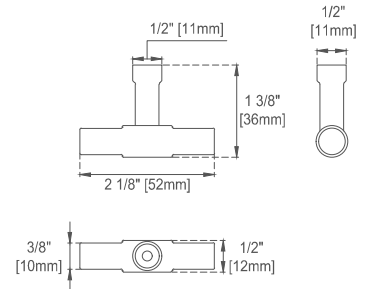

Assembly Type: Installation of Optional 3cm Top with Sink

Drawer Box Material and Construction: 12mm Plywood/English Dovetail Joinery

Hardware Material and Finish: Zinc Alloy in Champagne Brass Color

Fits Drain Hole Size: 1 3/4"

## Dimension

Width: 59-7/8"

Depth: 23-1/2"

Height: 32-7/8"

Rough-In Height: 21-1/2"

# JAMES MARTIN VANITIES

Knob

Bamboo Drawer Organizer  
 In the Top Drawer

Top View

Front View

All dimensions are nominal

Diagrams are of cabinet only—James Martin Optional Countertops and sinks are not shown