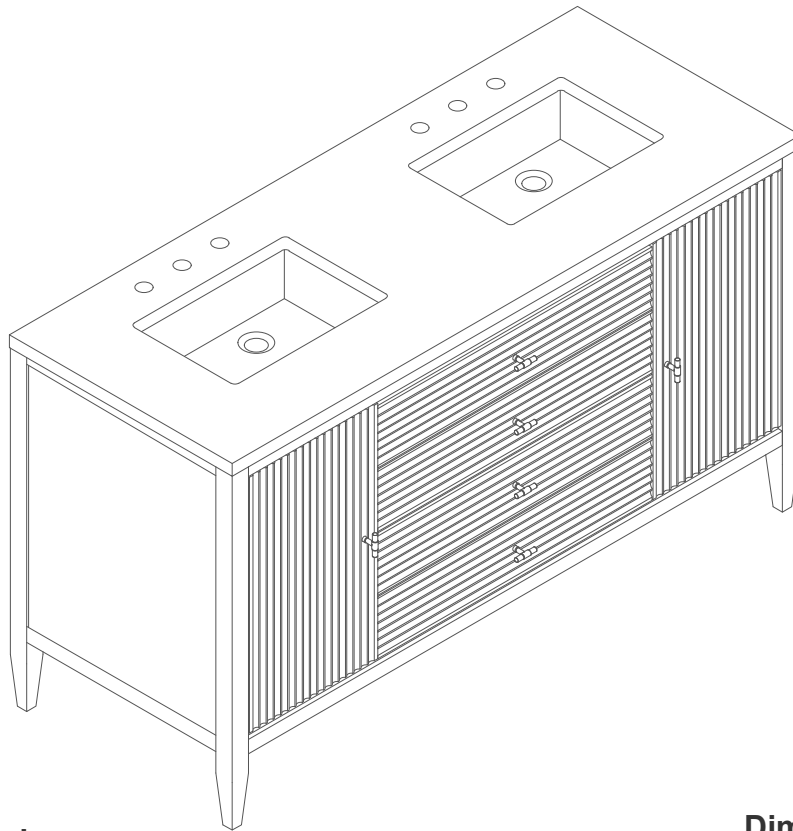

# 60"D MYRRIN VANITY

485-V60D-BW

485-V60D-CBO

485-V60D-WLT

## Features and Materials

Solids: BW-Yellow Poplar; LNO-Ash; WLT-Rubberwood

Veneers: LNO-Ash; WLT-Walnut

Panels: Plywood

Installation Type: Floor Standing

Number of Basins: One, with Optional 3cm Top

Vanity Top Included: NO, Optional 3cm Tops Available with Sinks

Basins Included: NO

Overflow: Yes, Front Facing

Number of Doors: Two

Number of Drawers: Three

Number of Tip Outs: One

USB/Power Component: YES (ETL5011080)

Cord Length: 6'6"

Bamboo Storage Tray: YES

## Dimension

Width: 59-7/8"

Depth: 23-1/2"

Height: 32-7/8"

Rough-In Height: 21-1/2"