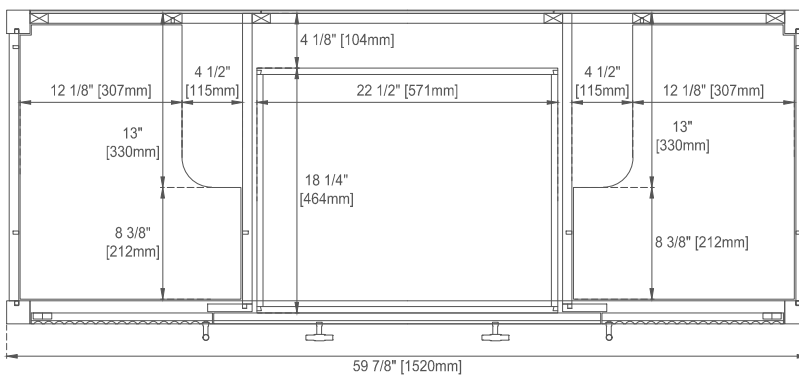

## Dimension

Width: 59-7/8"

Depth: 23-1/2"

Height: 32-7/8"

Rough-In Height: 21-1/2"

# JAMES MARTIN VANITIES

Knob

Bamboo Drawer Organizer  
 In the Top Drawer

Top View

Front View

All dimensions are nominal

Diagrams are of cabinet only—James Martin Optional Countertops and sinks are not shown