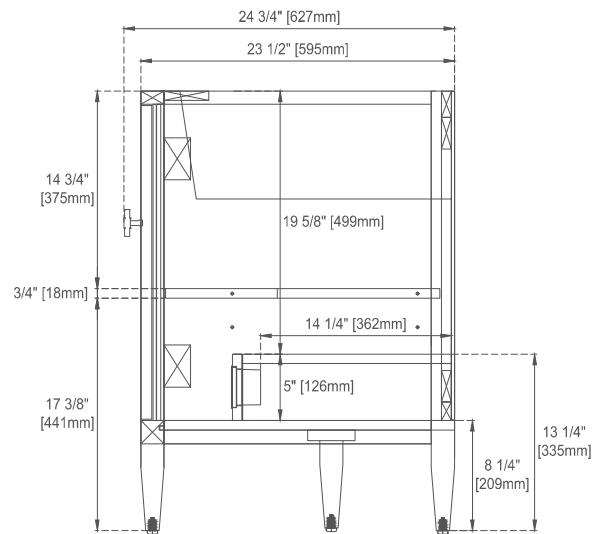

## Dimension

Width: 59-7/8"

Depth: 23-1/2"

Height: 32-7/8"

Rough-In Height: 21-1/2"

# JAMES MARTIN VANITIES

Knob

Bamboo Drawer Organizer  
 In the Top Drawer

Top View

Front View

All dimensions are nominal

Diagrams are of cabinet only—James Martin Optional Countertops and sinks are not shown

# JAMES MARTIN VANITIES

Side View 1

Side View 2

Back View

All dimensions are nominal

Diagrams are of cabinet only—James Martin Optional Countertops and sinks are not shown

Visit website for warranty and installation information  
[www.jamesmartinvanities.com](http://www.jamesmartinvanities.com)