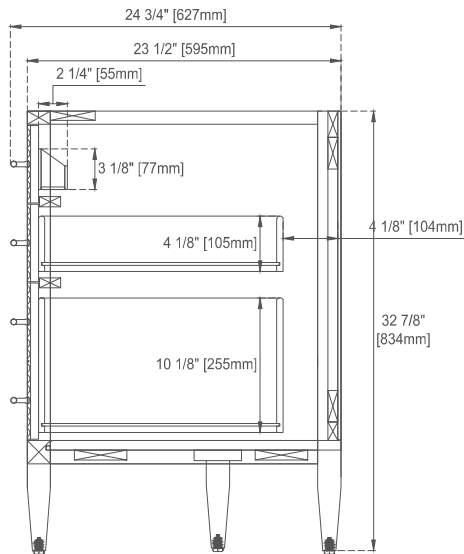

## Dimension

Width: 59-7/8"

Depth: 23-1/2"

Height: 32-7/8"

Rough-In Height: 21-1/2"

# JAMES MARTIN VANITIES

Knob

Bamboo Drawer Organizer  
 In the Top Drawer

Top View

Front View

All dimensions are nominal

Diagrams are of cabinet only—James Martin Optional Countertops and sinks are not shown

# JAMES MARTIN VANITIES

Side View 1

Side View 2

Back View

All dimensions are nominal

Diagrams are of cabinet only—James Martin Optional Countertops and sinks are not shown

Visit website for warranty and installation information  
[www.jamesmartinvanities.com](http://www.jamesmartinvanities.com)