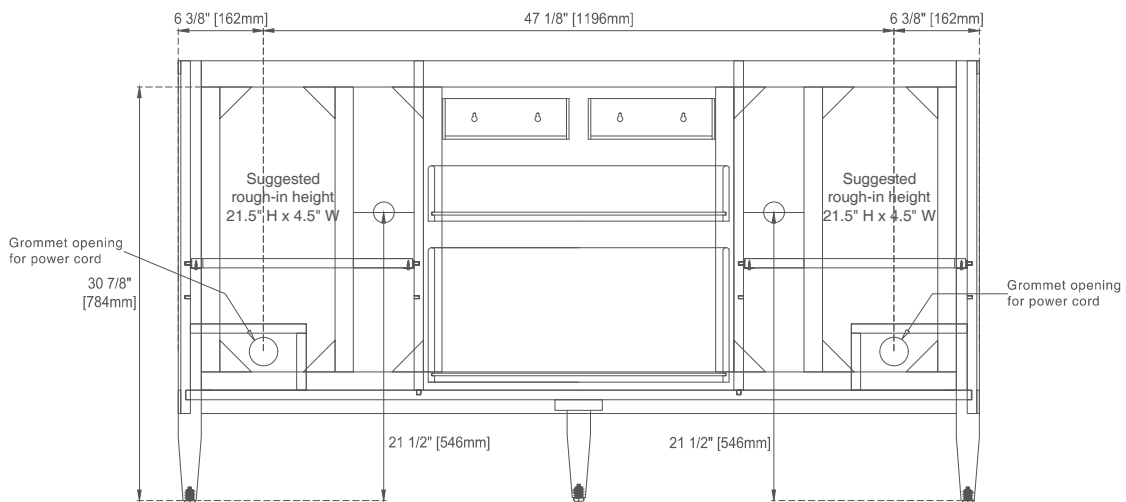

## Dimension

Width: 59-7/8"

Depth: 23-1/2"

Height: 32-7/8"

Rough-In Height: 21-1/2"

# 60"D MYRRIN VANITY

485-V60D-BW  
 485-V60D-CBO  
 485-V60D-WLT

# JAMES MARTIN VANITIES

Side View 1

Side View 2

Back View

All dimensions are nominal

Diagrams are of cabinet only—James Martin Optional Countertops and sinks are not shown

Visit website for warranty and installation information  
[www.jamesmartinvanities.com](http://www.jamesmartinvanities.com)