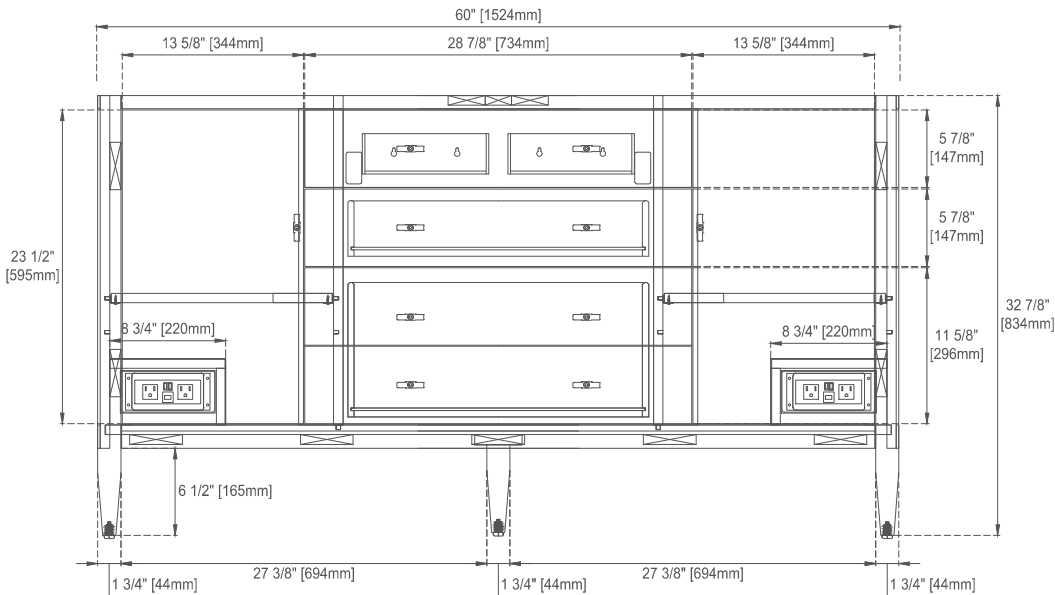

## Dimension

Width: 59-7/8"

Depth: 23-1/2"

Height: 32-7/8"

Rough-In Height: 21-1/2"

# JAMES MARTIN VANITIES

Knob

Bamboo Drawer Organizer  
 In the Top Drawer

Top View

Front View

All dimensions are nominal

Diagrams are of cabinet only—James Martin Optional Countertops and sinks are not shown