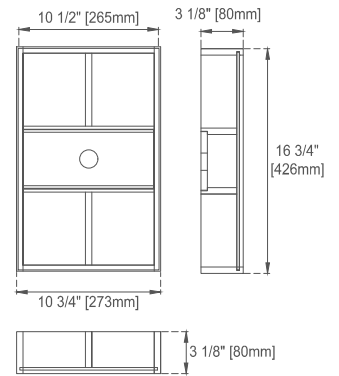

Assembly Type: Installation of Optional 3cm Top with Sink

Drawer Box Material and Construction: 12mm Plywood/English Dovetail Joinery

Hardware Material and Finish: Zinc Alloy in Champagne Brass Color

Fits Drain Hole Size: 1 3/4"

## Dimension

Width: 59-7/8"

Depth: 23-1/2"

Height: 32-7/8"

Rough-In Height: 21-1/2"

# JAMES MARTIN VANITIES

Knob

Bamboo Drawer Organizer  
 In the Top Drawer

Top View

Front View

All dimensions are nominal

Diagrams are of cabinet only—James Martin Optional Countertops and sinks are not shown