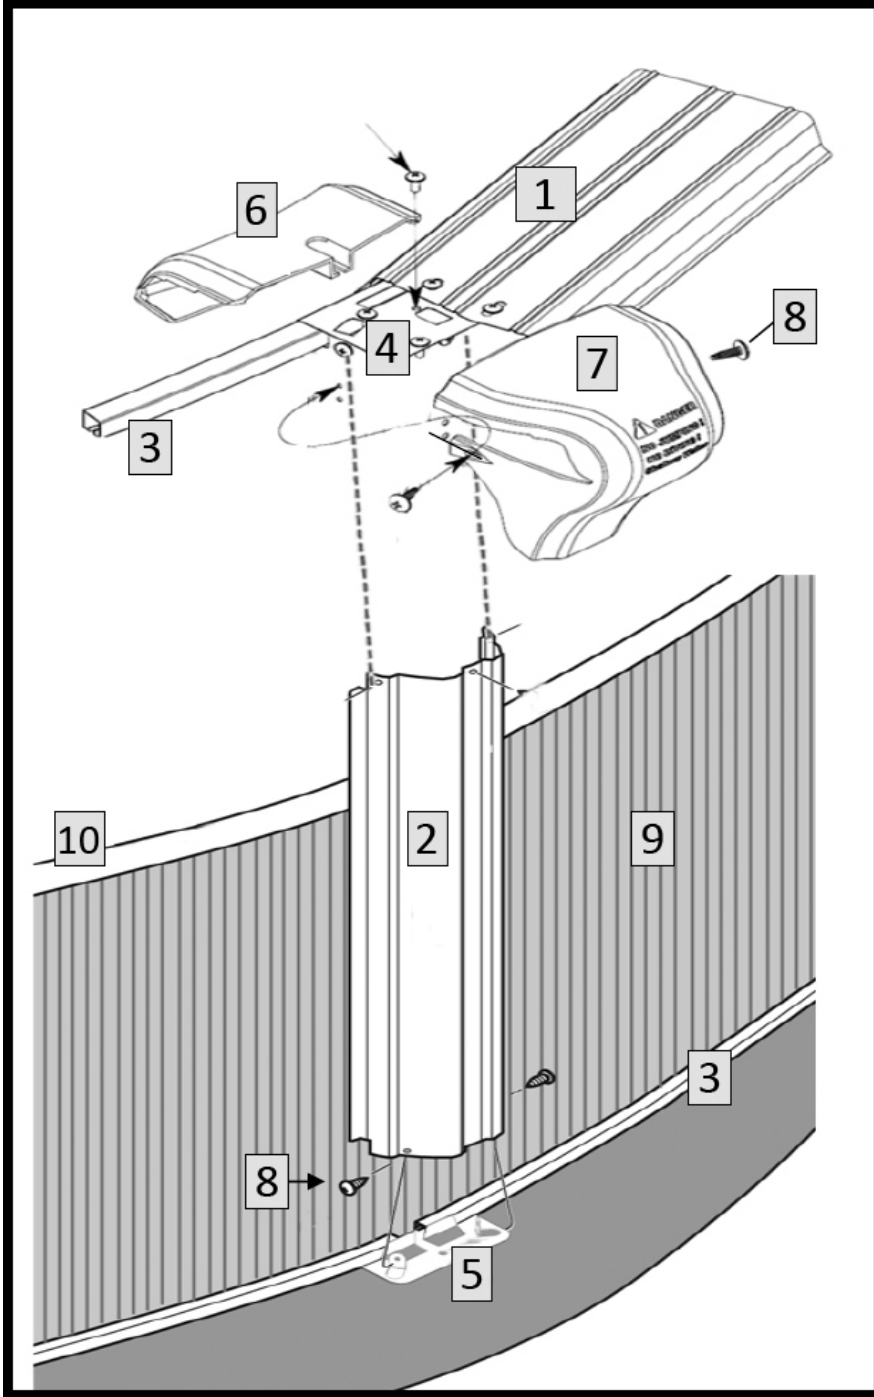

Martinique 21' Round 52"

NB2613

Key #	Part Description	Item #
1	Top Seat	NBP1050
2	7in Vertical	NBP1053
3	5/8in Rail	NBP1056
4	7in Resin Joint - Upper	NBP1061
5	7in Resin Joint - Lower	NBP1062
6	7in Seat Cover - Inside	NBP1064
7	7in Seat Cover - Outside	NBP1065
8	Assembly Hrdwr.	NBP1032
9	Wall	PC5380
---	Wall Joint Hrdwr.	NBP1021
10	Plastic Edging	NL107