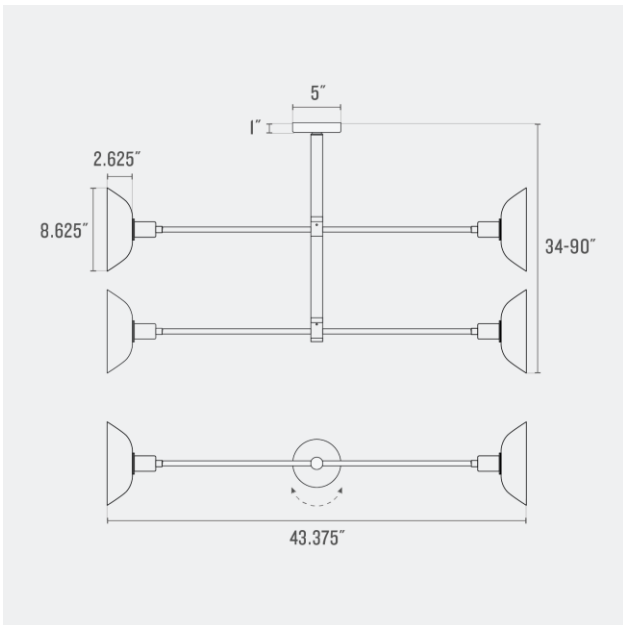

Voltage: 120/220 V

Location Rating: Damp

Dimensions:

Choice Of Length: 34" - 90"

Overall: 43.375" W X 8.625" D

Shade: 2.625" H X 8.625" W X 8.625" D

Canopy: 1" H X 5" W X 5" D

Materials: Brass / Glass

Details:

- Tiers rotate 330 degrees.
- Includes set screws to lock tiers in place.
- Vaulted option adds 2.6875" to the selected length.

One year guarantee

Finish Options

True Black
(TB)

Natural Brass
(NB)