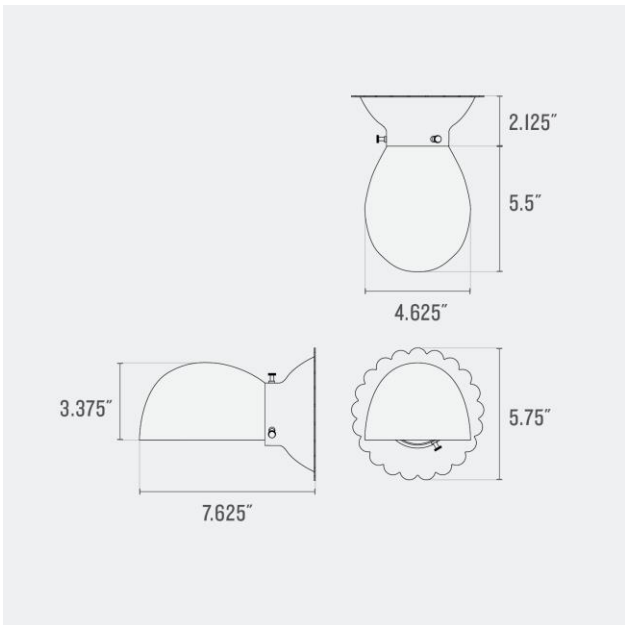

SCHOOLHOUSE

Fran 2.25" Sconce, Domed Turtle Shade

Application: Wall Sconce

Product Origin: Processed and assembled in Portland, Oregon using ethically-sourced domestic and global components.

UL Listed: Yes

Max Wattage: 75 W

Voltage: 120/220 V

Location Rating: Damp

Dimensions:

Overall: 5.75" H x 5.75" W x 7.625" D

Shade: 3.375" H x 4.625" W x 5.5" D

Canopy: 5.75" H x 5.75" W x 2.125" D

Fitter Size: 2.25"

Materials: Brass, Glass, Steel

One year guarantee

Fixture Option(s)

Laurel-Satin
(LR-S)

Shell White
(SWT)

Black, Satin
(BkS)

Opal Glass
(OP)

Shade Option(s)

Natural Brass
(NB)

Paprika-Satin
(PPA-S)