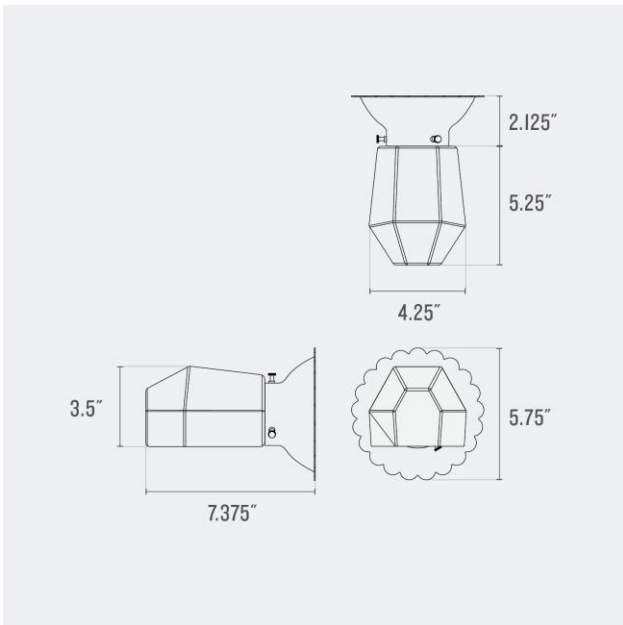

Max Wattage: 75 W

Voltage: 120/220 V

Location Rating: Damp

Dimensions:

Overall: 5.75" H x 5.75" W x 7.625" D

Shade: 3.375" H x 4.625" W x 5.5" D

Canopy: 5.75" H x 5.75" W x 2.125" D

Fitter Size: 2.25"

UL Listed: Yes

Max Wattage: 75 W

Voltage: 120/220 V

Location Rating: Damp

Dimensions:

Overall: 5.75" H x 5.75" W x 7.375" D

Shade: 3.5" H x 4.25" W x 5.25" D

Canopy: 5.75" H x 5.75" W x 2.125" D

Fitter Size: 2.25"

Materials: Brass, Glass, Steel

One year guarantee

Fixture Option(s)

Shell White (SWT)

Natural Brass (NB)

Black, Satin (BkS)

Opal Glass (OP)