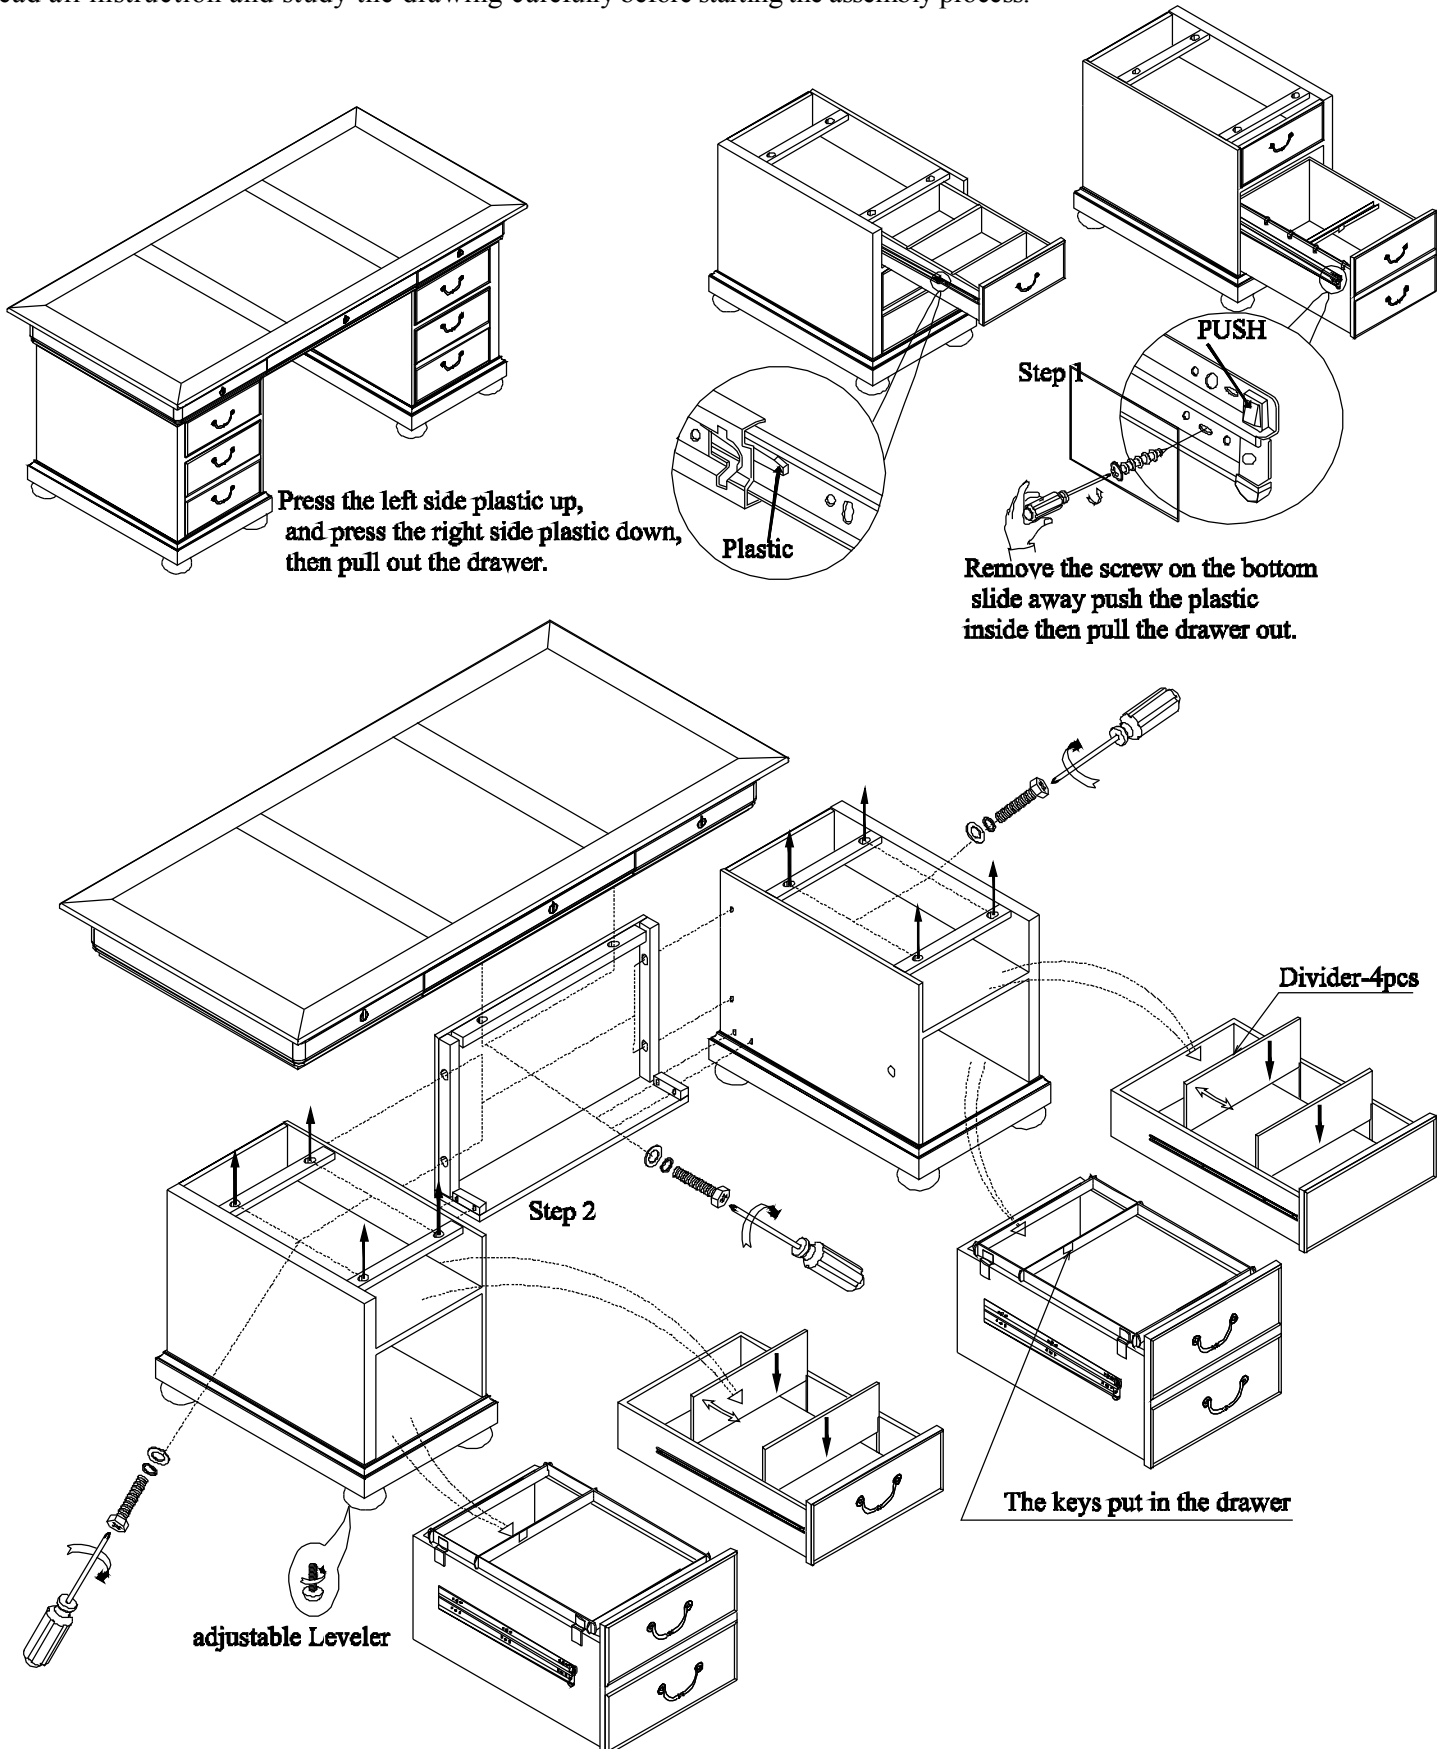

Item: 5971-10660-99 Bristowe Junior Executive Desk

Thank you for purchasing this quality product. Be sure to unpack carefully looking for small parts which may have come loose during shipment.
Read all instruction and study the drawing carefully before starting the assembly process:

Adjust levelers if needed, to level case on uneven floor