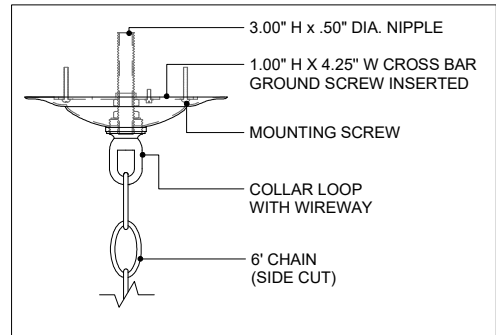

45.00" DIA. BODY
 6.00" DIA. CANOPY
 1.00" H X 4.25" W
 CROSS BAR

TOP VIEW

CANOPY DETAIL

FRONT VIEW

9000-0511

ALL WORK © 2019 CURREY & COMPANY