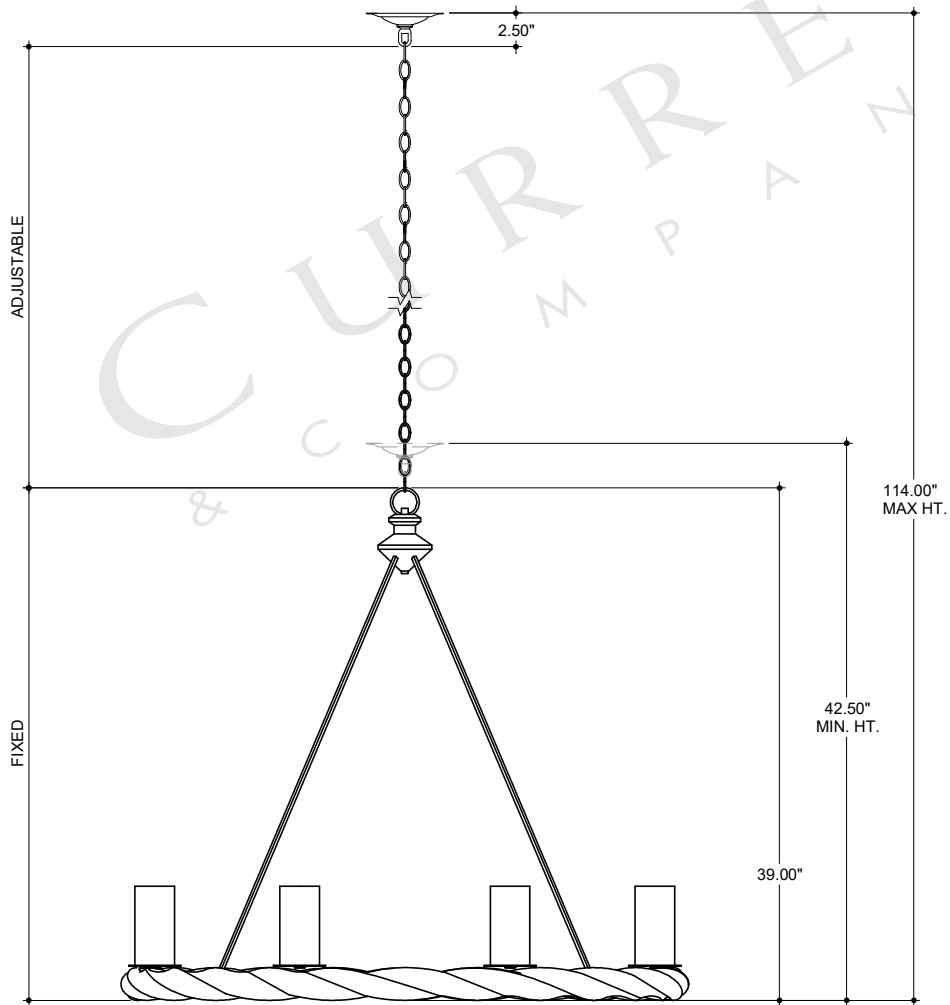

45.00" DIA. BODY
 6.00" DIA. CANOPY
 1.00" H X 4.25" W
 CROSS BAR

TOP VIEW

CANOPY DETAIL

FRONT VIEW

9000-0511

ALL WORK © 2019 CURREY & COMPANY