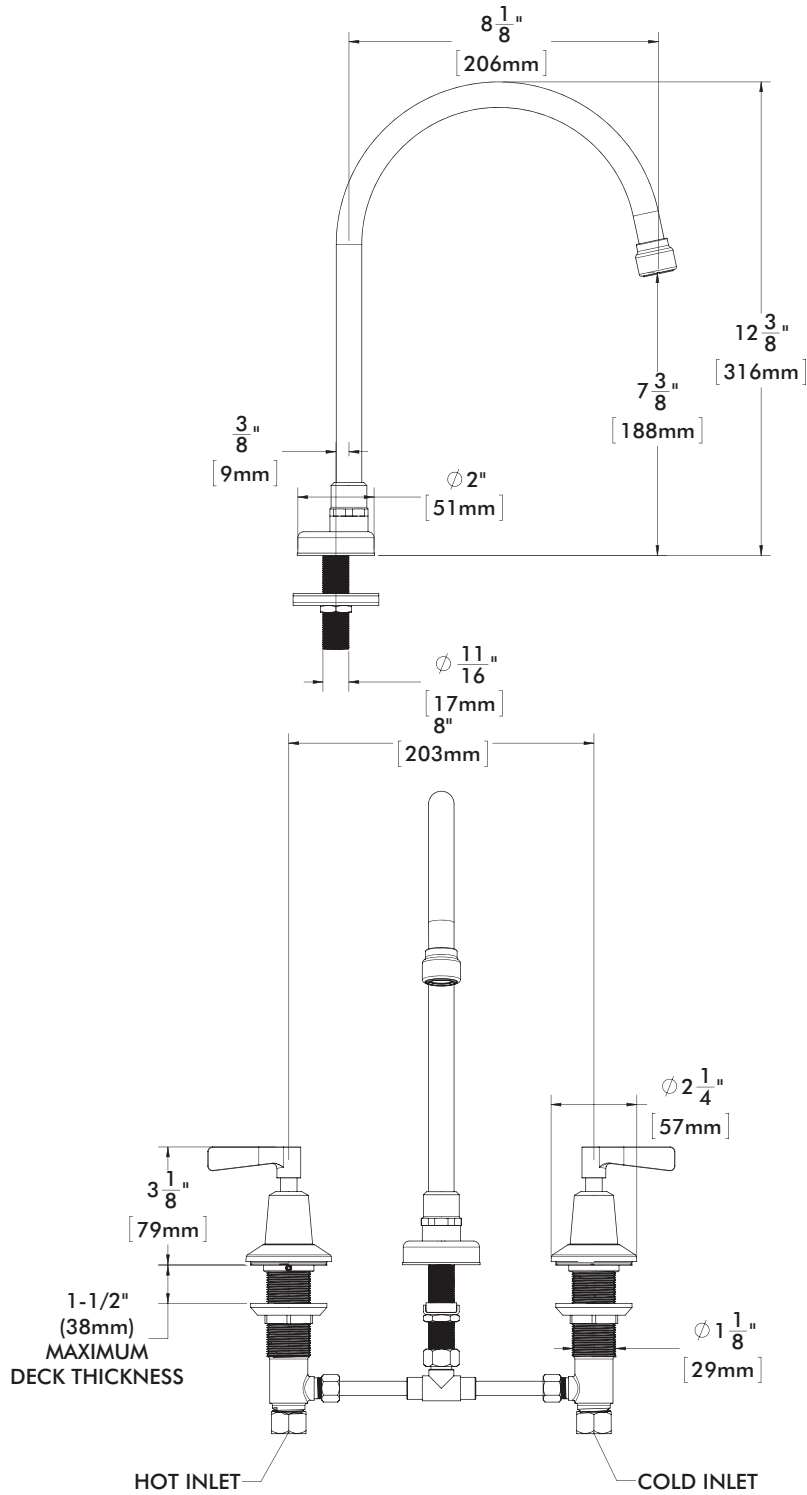

Commander® 8" Widespread Faucet

FEATURES:

- Brass construction with corrosion resistant polished chrome finish
- Gooseneck rigid/swivel spout
- Vandal-resistant lever handle with color-coded indexes
- 1/4 turn ceramic cartridges to ensure drip-free performance
- Vandal-resistant 0.5 GPM (1.89 L/min) flow control
- Accommodates installations up to 1-1/2" thick
- 8" fixed centers with rigid copper tee connection
- 1/2" -14 NPSM inlets (supply lines not included)
- Drain assembly not included

Information continues on next page

1. All dimensions are in inches (millimeters) unless otherwise specified and are subject to change without notice.

Commander® 8" Widespread Faucet

1. All dimensions are in inches (millimeters) unless otherwise specified and are subject to change without notice.