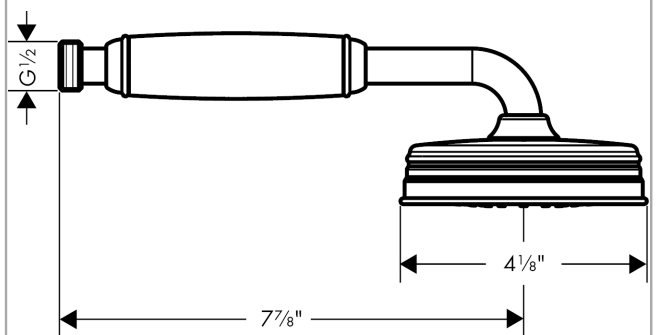

AXOR Montreux
Handshower 100 1-Jet, 2.5 GPM
Finishes : **chrome** Part no. : **16320001**

Description

Features

- 90 no-clog spray channels
- Spray modes: RainAir
- Flow: 2.5 GPM (9.5 L/Min)

Technology

Product image

Scale drawing

AXOR Montreux
Handshower 100 1-Jet, 2.5 GPM
Finishes : **chrome** Part no. : **16320001**

Exploded drawing

Year of production: >06/06

AXOR Montreux
Handshower 100 1-Jet, 2.5 GPM
Finishes : **chrome** Part no. : **16320001**