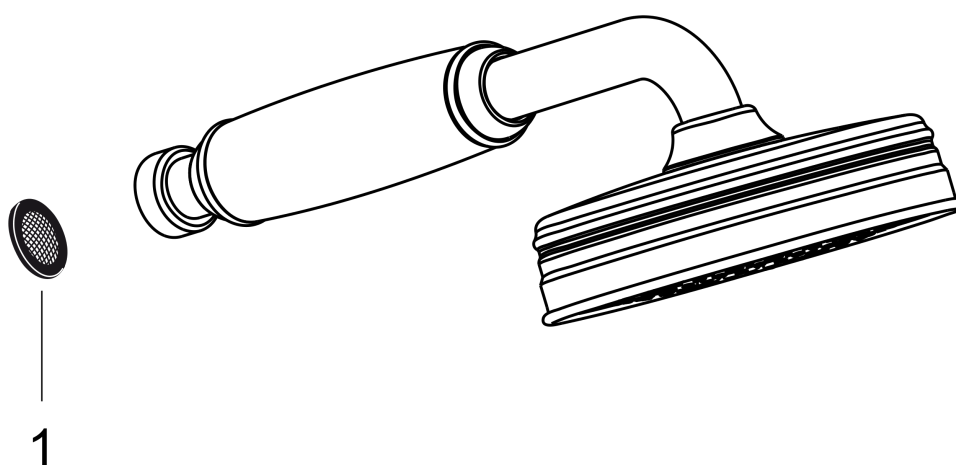

AXOR Montreux
Handshower 100 1-Jet, 2.5 GPM
Finishes : **chrome** Part no. : **16320001**

Description

Features

- 90 no-clog spray channels
- Spray modes: RainAir
- Flow: 2.5 GPM (9.5 L/Min)

Technology

Product image

Scale drawing

AXOR Montreux
Handshower 100 1-Jet, 2.5 GPM
Finishes : **chrome** Part no. : **16320001**

Exploded drawing

Year of production: >06/06

AXOR Montreux
Handshower 100 1-Jet, 2.5 GPM
Finishes : **chrome** Part no. : **16320001**