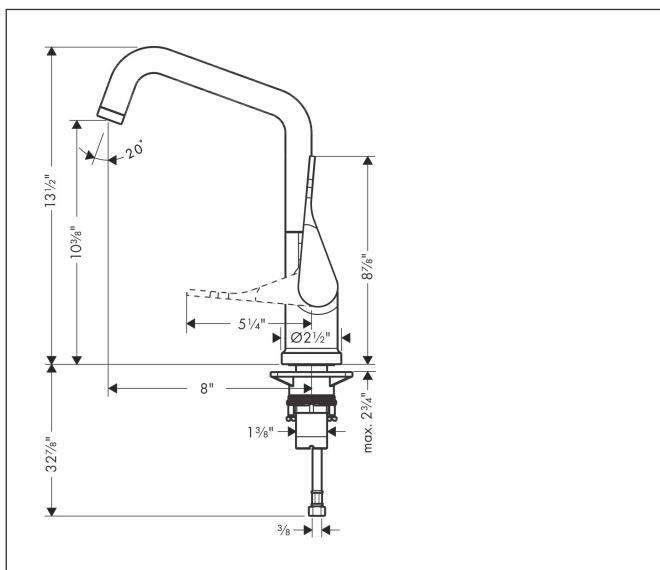

Brand	AXOR
Art. Name	AXOR Citterio Kitchen Faucet 1-Spray, 1.5 GPM
Art. Nr.	39850831
Surface	polished nickel
Pos.	1

Product Picture

Features

- Projection: 203 mm
- Swivel range 150°
- Aerated spray
- Deck mounted
- Flow: 1.5 GPM (5.7 L/Min)
- Ceramic cartridge
- 3/8" connections

Drawing

Technology

Spray Types