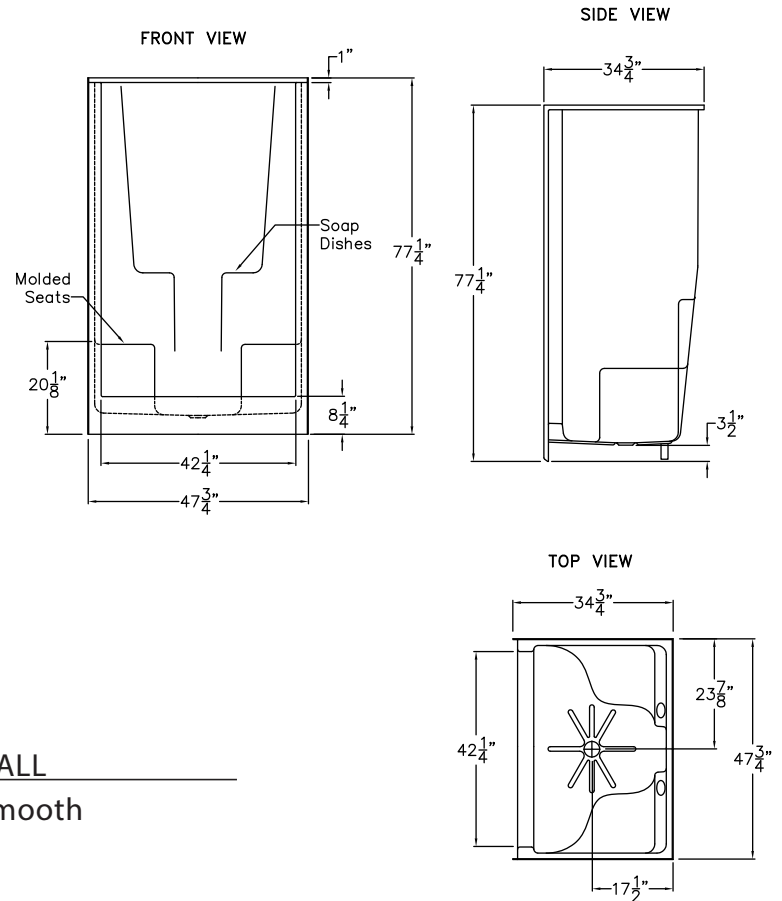

**S641**  
48" x 34.75" x 77"

**FEATURES**

FINISH	PRODUCT	PIECES	WALL
AcrylX™	Shower	One	Smooth

**OPTIONS**

WHIRLPOOL	STANDARD COLOR	ACCESSORIES
No	White, Bone, Biscuit	Drain

**TECHNICAL INFORMATION**

WT	LOAD FACTOR	HANDED BY	CODES
120	1.0	Center Drain	ANSI 124.1, UPC

AVAILABILITY ■

Due to the nature of the materials, dimensions may vary +/- 1/2".