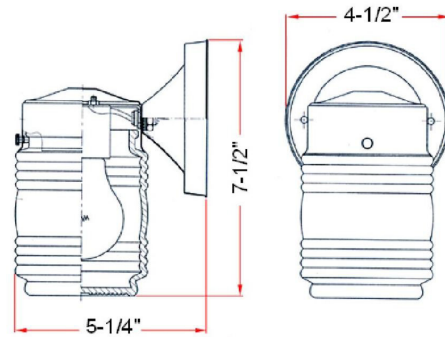

Jelly Jar I-Light Outdoor Wall Light
Black

SPECIFICATIONS

MOUNTING:	Wall Mount	LED BRIGHTNESS (LUMENS):	N/A
SLOPED CEILING ADAPTABLE:	No	LED COLOR CORRELATED TEMPERATURE (CCT):	N/A
LAMP TYPE 1:	Maximum 60W Medium Base Bulb	LED COLOR RENDERING INDEX (CRI):	N/A
BULB INCLUDED:	No	LED EFFICACY:	N/A
WATTS PER BULB:	60W	LED AVERAGE RATED LIFE:	N/A
TOTAL WATTAGE:	60W	ENERGY EFFICIENT:	No
DIMMABLE:	Yes	LIGHTING AMPS:	0.5
MATERIAL CONSTRUCTION:	Steel	VOLTAGE:	120V
ASSEMBLED DIMENSIONS:	4.5" L x 7.5" H x 5.25" D		
WEIGHT:	1.42 lbs.		
BACKPLATE DIMENSIONS:	4.57" H x 4.57" W		
CANOPY CEILING DIMENSIONS:	N/A		
GLASS/SHADE DIMENSIONS:	5.13" H x 4.75" L x 4.75" D		
GLASS/SHADE MATERIAL:	Glass		
GLASS/SHADE TYPE:	Clear		
GLASS/SHADE COLOR:	Clear		