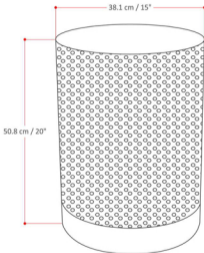

## Chad Metal Accent Table

Net Weight: 11.8 ( lb )