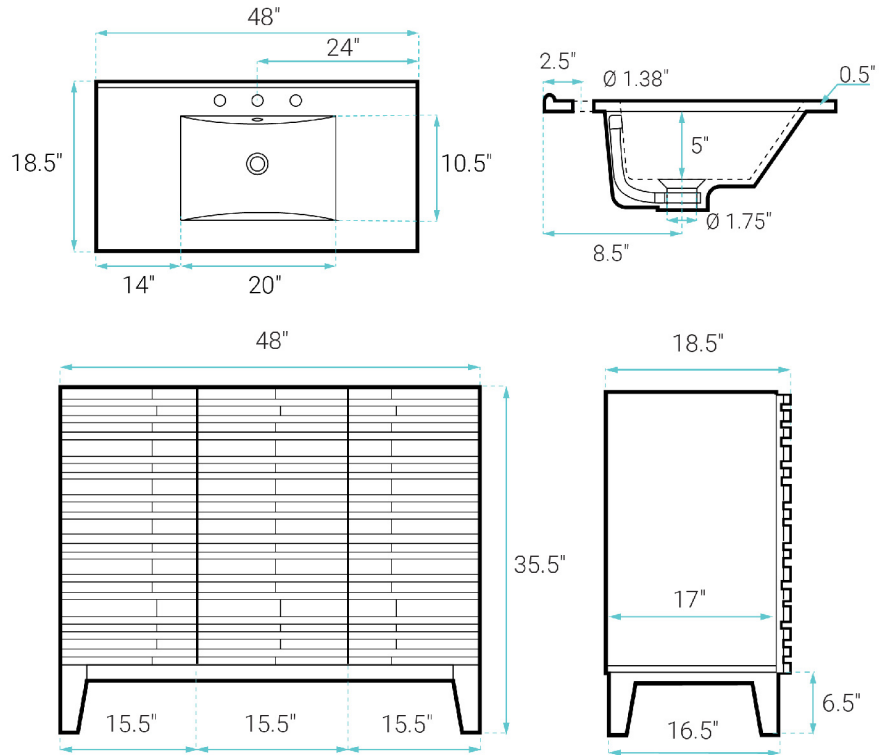

Cascade

Swiss Madison®
well made forever

Freestanding Vanity SM-BV557-3

FEATURES:

- Sleek, freestanding design
- Glazed ceramic, single sink
- Standard 1.75" drain hole
- Standard 1.38" faucet hole
- Chrome-finish overflow
- Wooden legs

INSTALLATION:

Freestanding, assembly required

COLORS & FINISHES:

- Natural Oak: SM-BV557
- Black: SM-BV557B
- Brown Oak: SM-BV557WN

SPECIFICATIONS:

N.W: 134 lb.

W: 48" x D: 18.5" x H: 36.5"

Inner Sink: D: 10.5" x W: 20" x H: 5"

INCLUDED PARTS:

- Cabinet: SM-BV557-C
- Sink: SM-VT348-3

REQUIRED PARTS:

- Sink Drain*
- Drain Trap*
- Faucet*
- Water Supply Lines

*Sold Separately by Swiss Madison