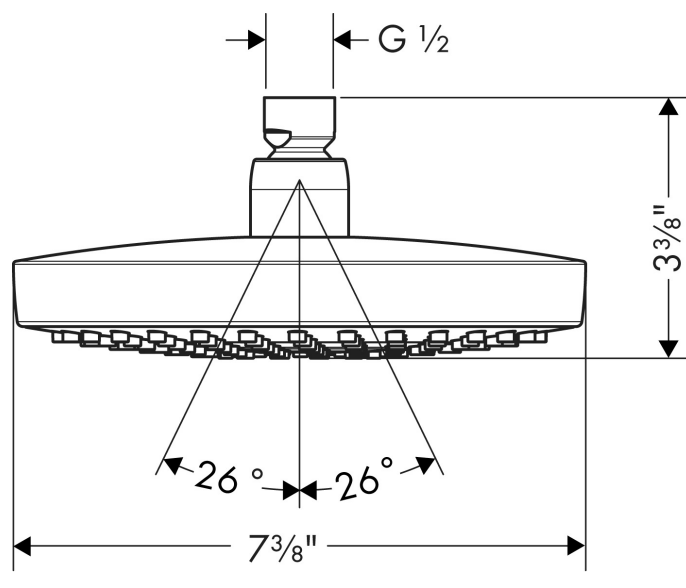

Brand	hansgrohe
Art. Name	Croma Select S Showerhead 180 2-Jet, 1.5 GPM
Art. Nr.	26549821
Surface	brushed nickel
Pos.	1

Product Picture

Drawing

Technology

Features

- Spray modes: Rain, IntenseRain
- 147 no-clog spray channels
- Flow: 1.5 GPM (5.7 L/Min)
- Select button for comfortable alternation of spray modes
- Fully-finished matching spray face