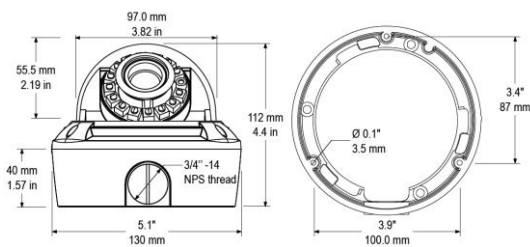

### Key features

- 1/2.9" Sony Progressive Scan CMOS
- 2.8-12mm Motorized Lens
- Full HD 1080P
- Video Transmission 300m
- IR Range 20-25m
- 2D DNR,dWDR,ICR,BLC,ATW
- Support AHD/TVI/CVI/CVBS Hybrid Output
- IP66

### Dimension

### Specifications

CAMERA	
Image Sensor	1/2.9" Sony CMOS
Signal System	PAL/NTSC
Min. illumination	Color:0.01Lux@(F1.2,AGC ON) ; B/W:0Lux@(IR LED ON)
S/N Ratio	≥50dB
Day & Night	ICR
Shutter Speed	PAL:1/50-1/50000, NTSC:1/60-1/60000
Wide Dynamic Range	dWDR
Digital Noise Reduction	2D
Lens	2.8-12mm Motorized Lens
FOV	90°~35°
IR LED	15pcs
IR Wavelength	850nm
IR Range	20-25m
OSD Joystick	Support
Up the Coax	Support
IMAGE	
Effective Resolution	1920x1080
Frame	PAL:25fps ,NTSC:30fps
Mirror	N/A
Defog	N/A
HLC	N/A
Privacy Masking	N/A
Motion Detection	N/A
VIDEO OUTPUT	
Max Distance	75-5 300m
Video Output	AHD/TVI/CVI/CVBS
GENERAL	
Power Supply	DC12V±10% (AC24V Optional)
Power Consumption	4.5W(Max)
Operating Temperature	-10°C ~ 55°C (14°F ~ 131°F)
Operating Humidity	0% - 85% RH
Ingress Protection	IP66,IK10
Approvals	CE / FCC
Material	Aluminium Alloy
Product Dimensions	Φ130×112mm
Product Weight	900g