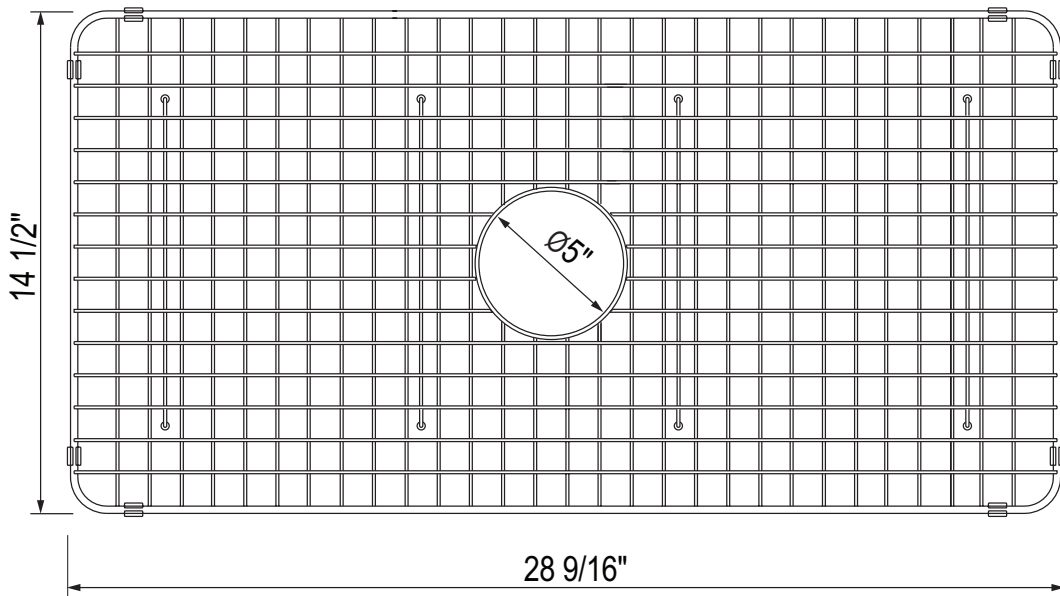

For warranty or additional information, contact:

U.S.A.
houseofrohl.com/support
1-800-777-9762

QUEBEC / MARITIMES / WESTERN CANADA
QUÉBEC / MARITIMES / OUEST CANADIEN
QUEBEC / MARITIMOS / CANADA OCCIDENTAL
houseofrohl.ca/support
1-866-473-8442

ONTARIO
houseofrohl.ca/support
1-800-287-5354