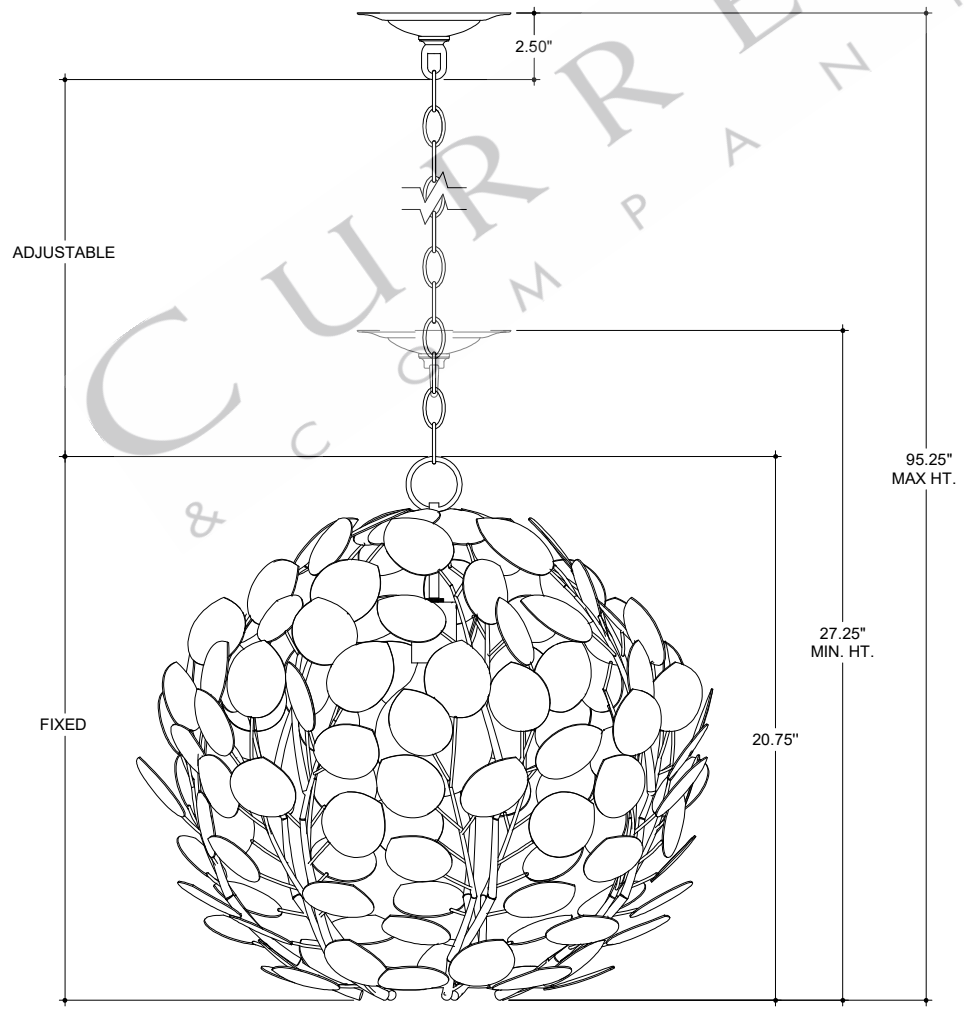

21.50" DIA. FRAME
 6.00" DIA. CANOPY
 1.00" H X 4.25" W
 CROSS BAR

TOP VIEW

CANOPY DETAIL

FRONT VIEW

9000-1198

ALL WORK © 2024 CURREY & COMPANY