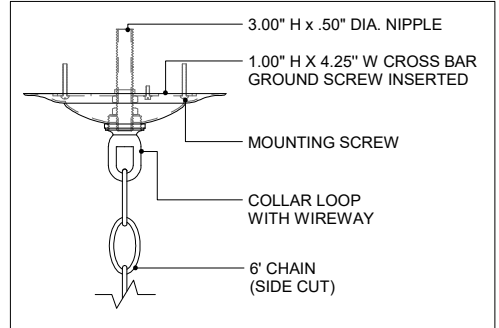

21.50" DIA. FRAME
 6.00" DIA. CANOPY
 1.00" H X 4.25" W
 CROSS BAR

TOP VIEW

CANOPY DETAIL

FRONT VIEW

9000-1198

ALL WORK © 2024 CURREY & COMPANY