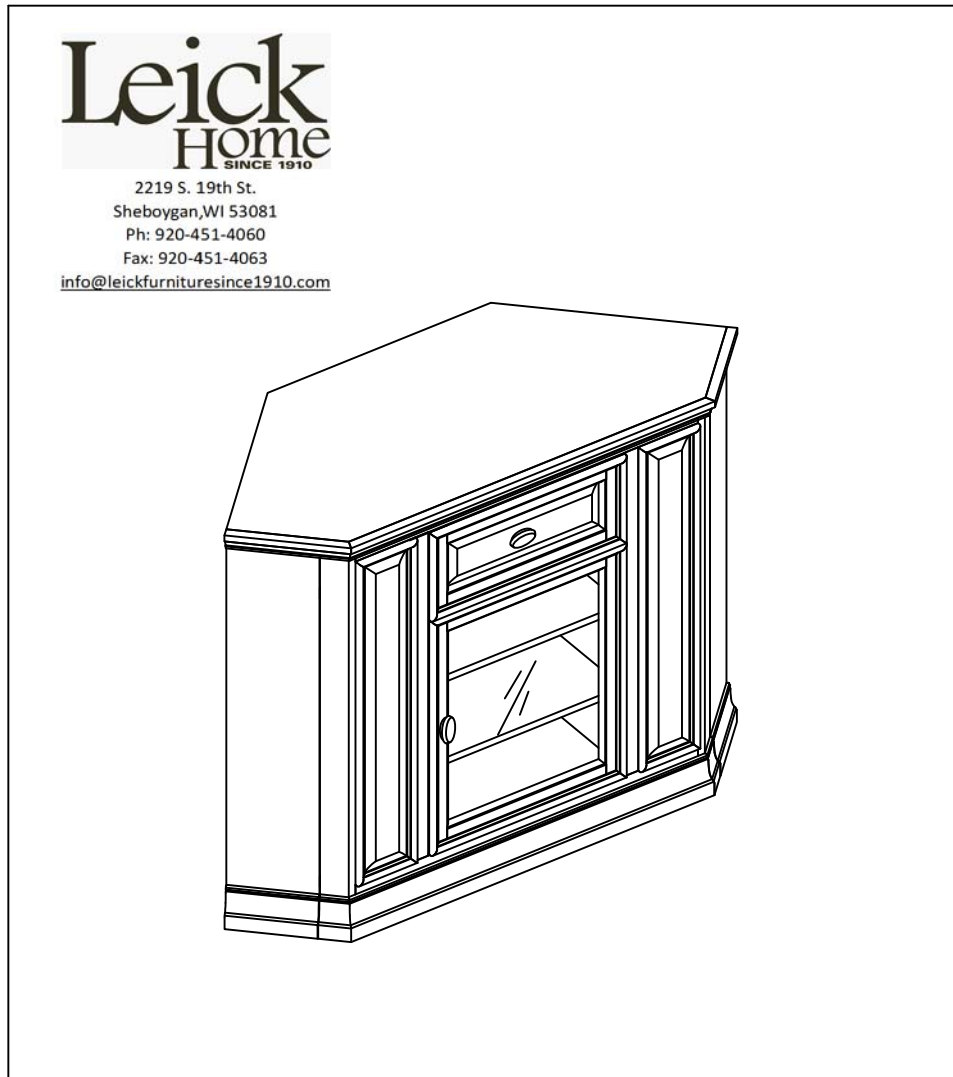

ITEM# 86232

Chocolate Cherry 36" H, 46" W Corner Console

Hardware List

Item	Description	Qty
a	Bolt 1/4" * 1-1/8"	8PCS
b	Allen wrench	1PC
c	Washer 1/4" * 12mm	8PCS
d	Shelf metal clip	12PCS
e	Door Pull	2PCS
f	Machine screw for door pull 5/32" * 3/4"	4PCS

Parts List

Item	Description	Qty
A	Cabinet	1PC
B	Top Panel	1PC
C	Bottom Panel	1PC
D	Adjustable Shelf	3PCS
E	Left Wood Support	1PC
F	Right Wood Support	1PC

Assembly Instructions

Two person assembly recommended.