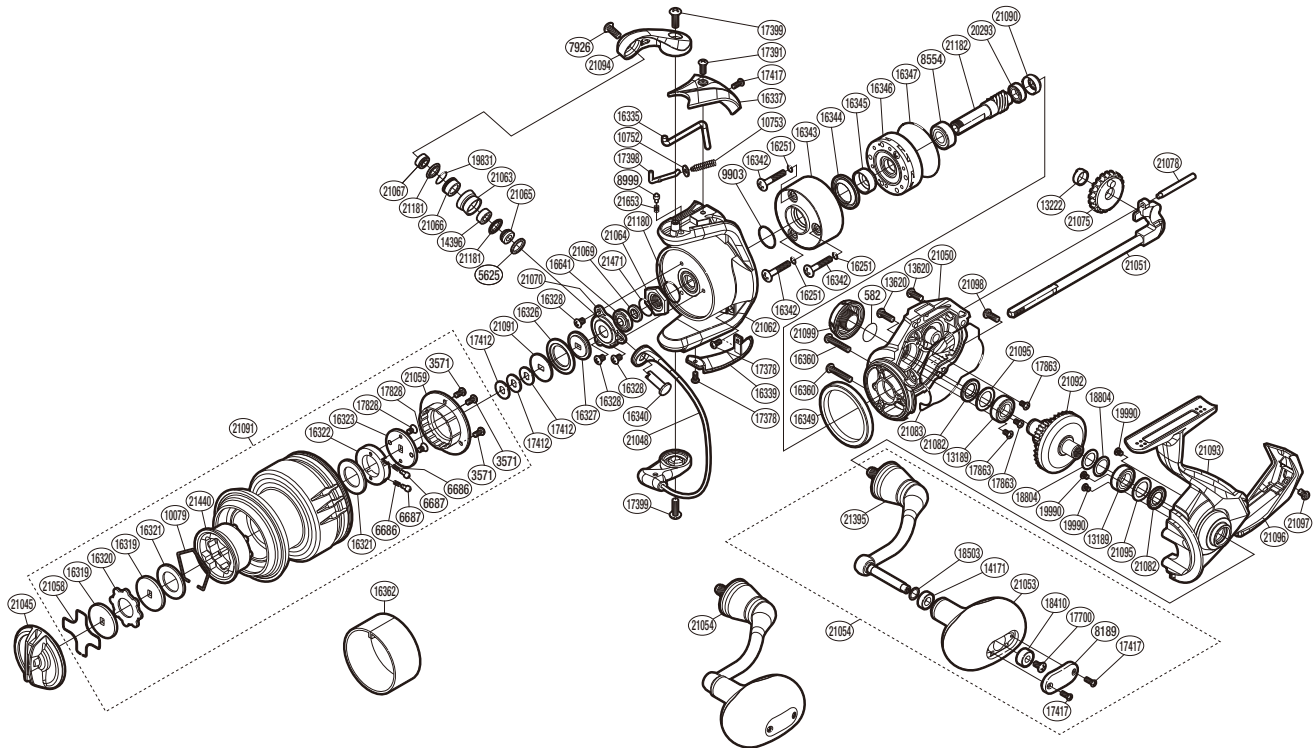

SHIMANO

SARAGOSA

SRG6000SWAHG

(51SF30M062X)

Please note that the number of adjusting washers may not be the same as shown in the exploded views.
(Adjustment will vary with each individual product.)

Part No.	Description	Part No.	Description	Part No.	Description
RD 0582	O Ring	RD16345	Rotor Ring	RD21065	Line Roller Support Collar
RD 3571	Screw	RD16346	Roller Clutch Assembly	RD21066	Line Roller Bushing
RD 5625	Line Roller Spacer	RD16347	Roller Clutch Cover Seal	RD21067	Line Roller Washer
RD 6686	Click Spring	RD16349	Friction Ring	RD21069	Main Shaft Spacer
RD 6687	Click Pin	RD16360	Screw	RD21070	Nut Lock Plate
RD 8189	Handle Knob I.D. Plate	RD16641	Bearing Water Proof	RD21075	Oscillating Gear
RD 8999	Click Pin	RD17378	Screw	RD21078	Oscillating Guide
RD 9903	O Ring	RD17391	Screw	RD21082	Bearing Water Proof
RD10079	Drag Washer Retainer	RD17398	Bail Spring Guide A	RD21083	Body Seal
RD10752	Bail Spring Guide A Support	RD17399	Screw	RD21090	Bushing
RD10753	Bail Spring	RD17412	Spool Washer	RD21091	Spool Assembly
RD13189	Ball Bearing	RD17417	Screw	RD21092	Drive Gear
RD13222	Oscillating Gear Bushing	RD17700	Screw	RD21093	Side Cover
RD13620	Screw	RD17828	Screw	RD21094	Bail Arm
RD14171	Handle Knob Bushing B	RD17863	Screw	RD21095	Washer
RD14396	Ball Bearing	RD18410	Handle Knob Bushing A	RD21096	Rear Protector
RD16251	O Ring	RD19745	Washer	RD21097	Screw
RD16319	Key Washer	RD19754	Washer	RD21098	Screw
RD16320	Eared Washer	RD19831	O Ring	RD21099	Handle Screw Cap
RD16321	Drag Washer	RD19990	Screw	RD21179	Spool Support B
RD16322	Drag Click Holder	RD20293	Ball Bearing	RD21180	O Ring
RD16323	Drag Click Holder Cover	RD21045	Drag Knob	RD21181	Line Roller Seal
RD16326	Spool Support Seal	RD21048	Bail Assembly	RD21182	Pinion Gear
RD16327	Spool Support	RD21050	Body Assembly	RD21224	Ball Bearing
RD16328	Screw	RD21051	Main Shaft Assembly	RD21225	Screw
RD16335	Bail Trip Lever	RD21053	Handle Knob Assembly	RD21395	Handle Shank Assembly
RD16337	Bail Spring Cover	RD21054	Handle Assembly	RD21440	Spool Bushing
RD16339	Bail Hold Support Guard	RD21058	Drag Washer Retainer	RD21471	O Ring
RD16340	Line Roller Support	RD21059	Drag Cover	RD21653	Click Spring
RD16342	Screw	RD21062	Rotor		
RD16343	Roller Clutch Cover	RD21063	Line Roller		
RD16344	Roller Clutch Water Proof	RD21064	Rotor Nut	RD16362	Line Band (Accessory)