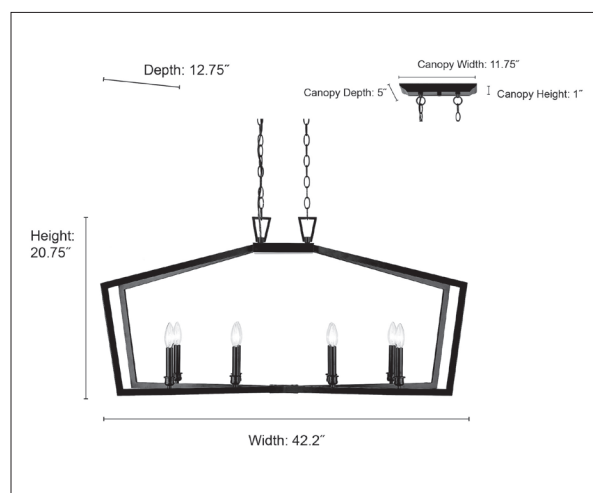

4528 MW/MG

Millennium Lighting
105 Declaration Drive
McDonough, GA 30253
www.millenniumlighting.com