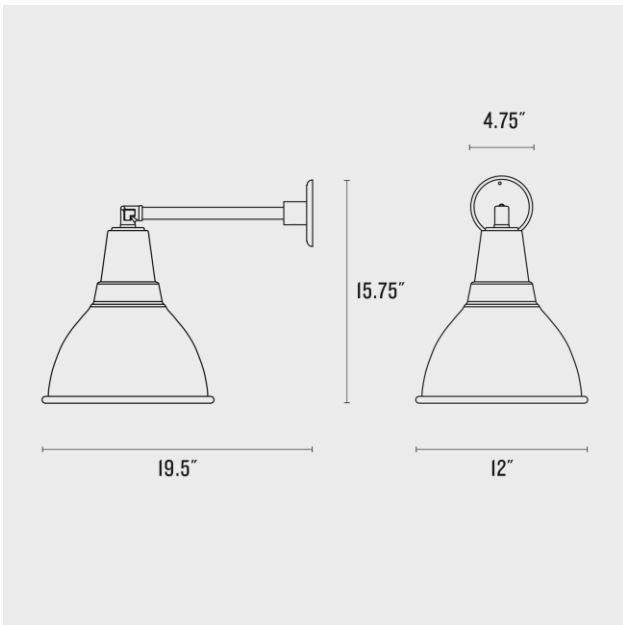

Color Option(s)

White
(WT)

Marigold
(MG)

Lichen-Gloss
(LN-G)

Black
(BK)

Cage Option(s)

Black
(BK)

Sergeant Green
(SG)

Paprika, Gloss
(PPA-G)