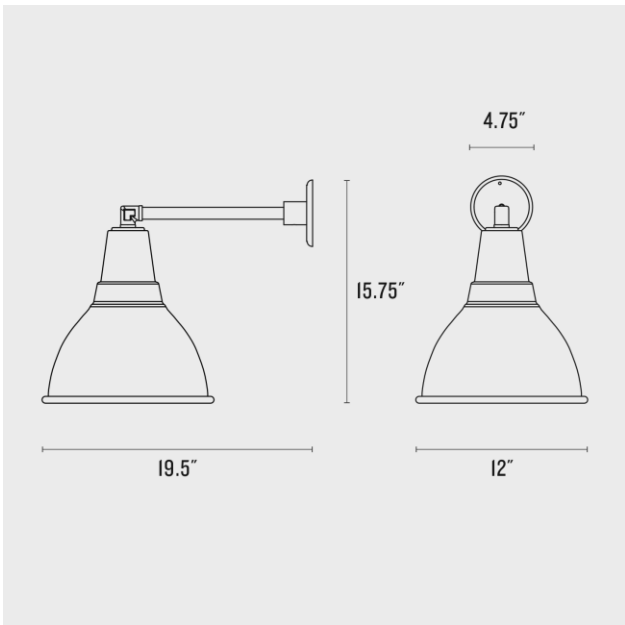

Color Option(s)

Cage Option(s)