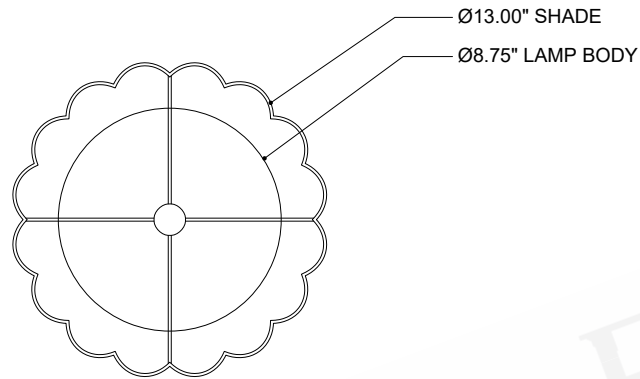

ITEM: 6000-0976

Overall Dimensions

Height: 29.75"

Diameter: 13"

TOP VIEW

FRONT VIEW