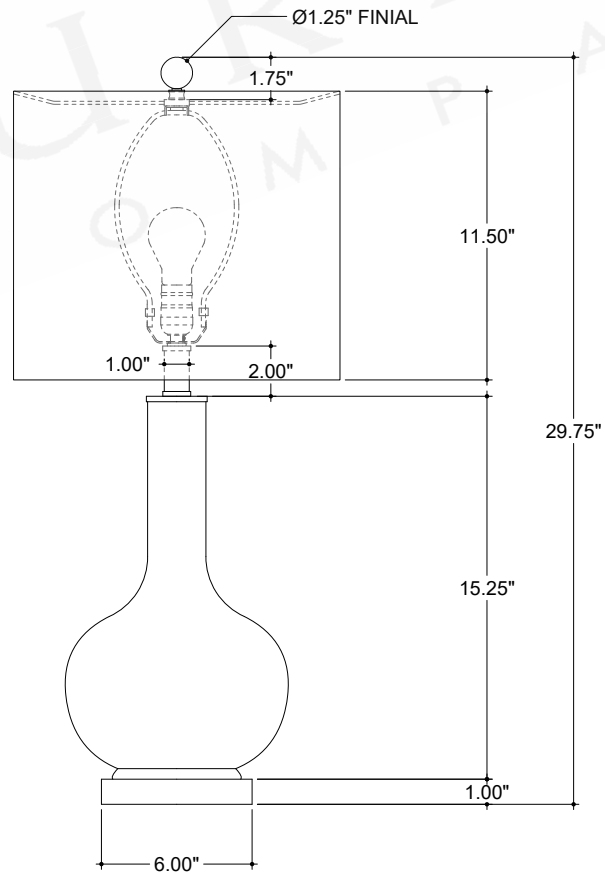

ITEM: 6000-0976

Overall Dimensions

Height: 29.75"

Diameter: 13"

TOP VIEW

FRONT VIEW