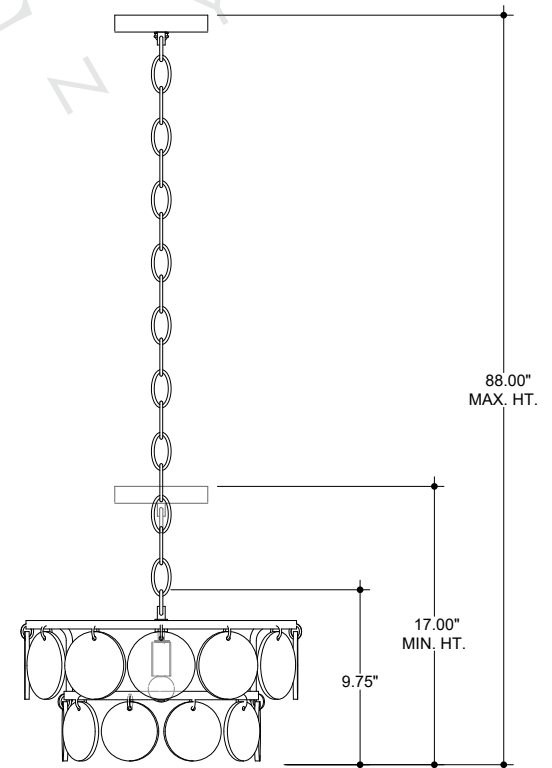

TOP VIEW

CANOPY DETAIL

FRONT VIEW

SIDE VIEW

9000-0990

ALL WORK © 2022 CURREY & COMPANY