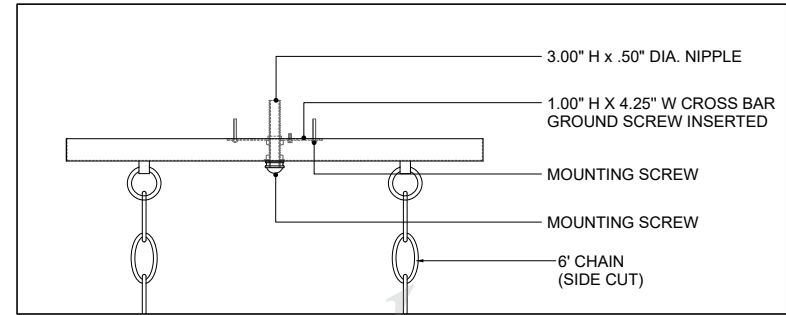

TOP VIEW

CANOPY DETAIL

FRONT VIEW

SIDE VIEW

9000-0990

ALL WORK © 2022 CURREY & COMPANY