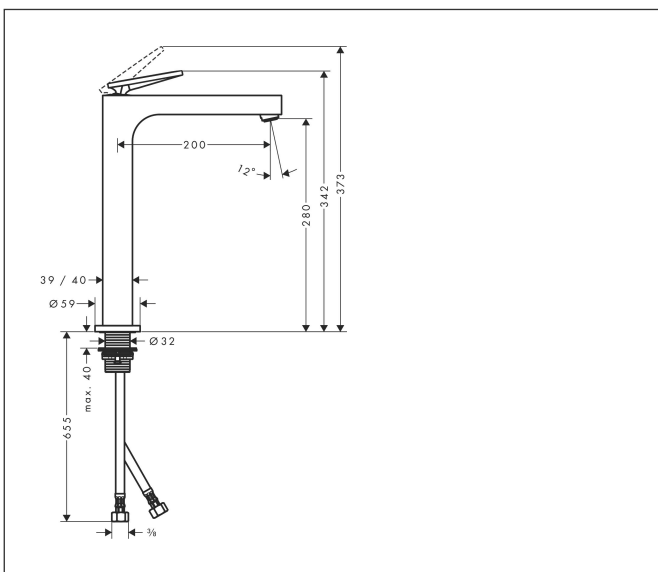

Brand AXOR
Art. Name **AXOR Citterio** Single-Hole Faucet 280 with Pop-Up Drain, 1.2 GPM
Art. Nr. 39021821
Surface brushed nickel
Pos. 1

Product Picture

Features

- Consists of: Single-handle faucet, Pop-up assembly
- Spray modes: Aerated spray
- Flow: 1.2 GPM (4.5 L/Min)
- Ceramic cartridge
- non-closing flush grated valve

Drawing

Technology