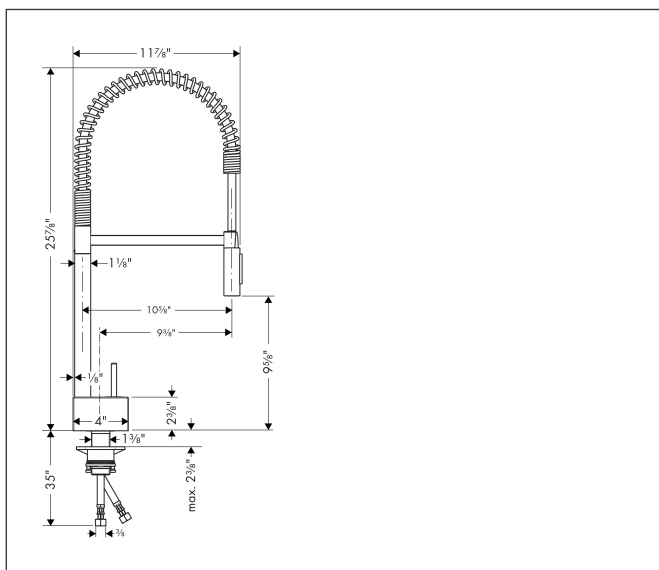

Brand	AXOR
Art. Name	AXOR Starck Semi-Pro Kitchen Faucet 2-Spray, 1.75 GPM
Art. Nr.	10820801
Surface	steel optic
Pos.	1

Product Picture

Features

- Projection: 9.3 inches
- Swivel range 360°
- Laminar spray, Needle spray
- Toggle spray diverter
- Deck mounted
- Flow: 1.75 GPM (6.6 L/Min)
- Joystick ceramic cartridge
- 3/8" connections
- Integrated double backflow prevention

Drawing

Technology

Spray Types