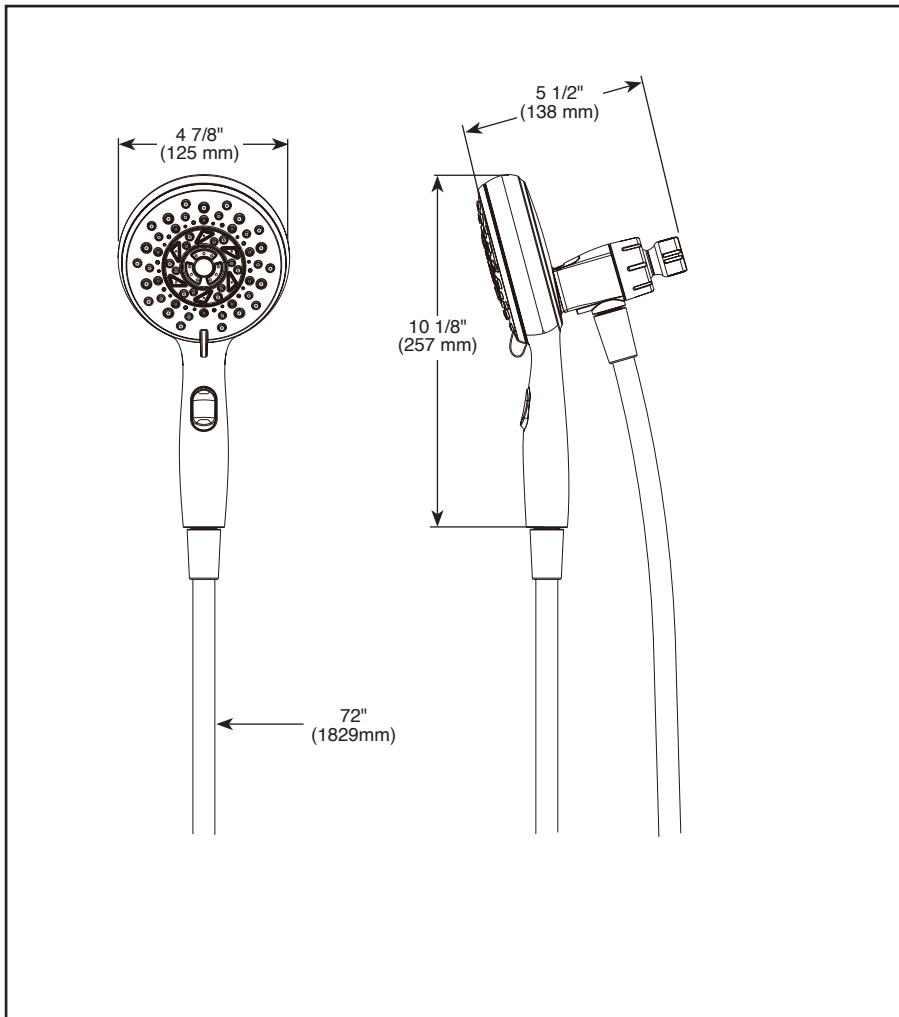

Submitted Model No.: _____

Specific Features: _____

▲ Designate proper finish suffix

see what Delta can do™

SUREDOCK™ MAGNETIC HAND SHOWER

■ Magnetic hand held shower with
6 spray settings

FEATURES:

- Touch-Clean® Nozzles
- MagnaTite® Docking

STANDARD SPECIFICATIONS:

- Maximum flow rate 1.75 gpm @ 80 psi, 6.6 L/min @ 550 kPa (75607▲ only)
- Maximum flow rate 2.5 gpm @ 80 psi, 9.5 L/min @ 550 kPa (75607D▲ only)
- Multiple hand shower spray settings - pause is a non-positive shut-off
- Push-button activates pause mode
- Easy-turn dial to change hand shower sprays
- SureDock™ Magnetic allows for easy and secure docking for hands-free showering
- 72" (1829 mm) metal hose
- 72" (1829 mm) UltraFlex® hose (BL finish only)