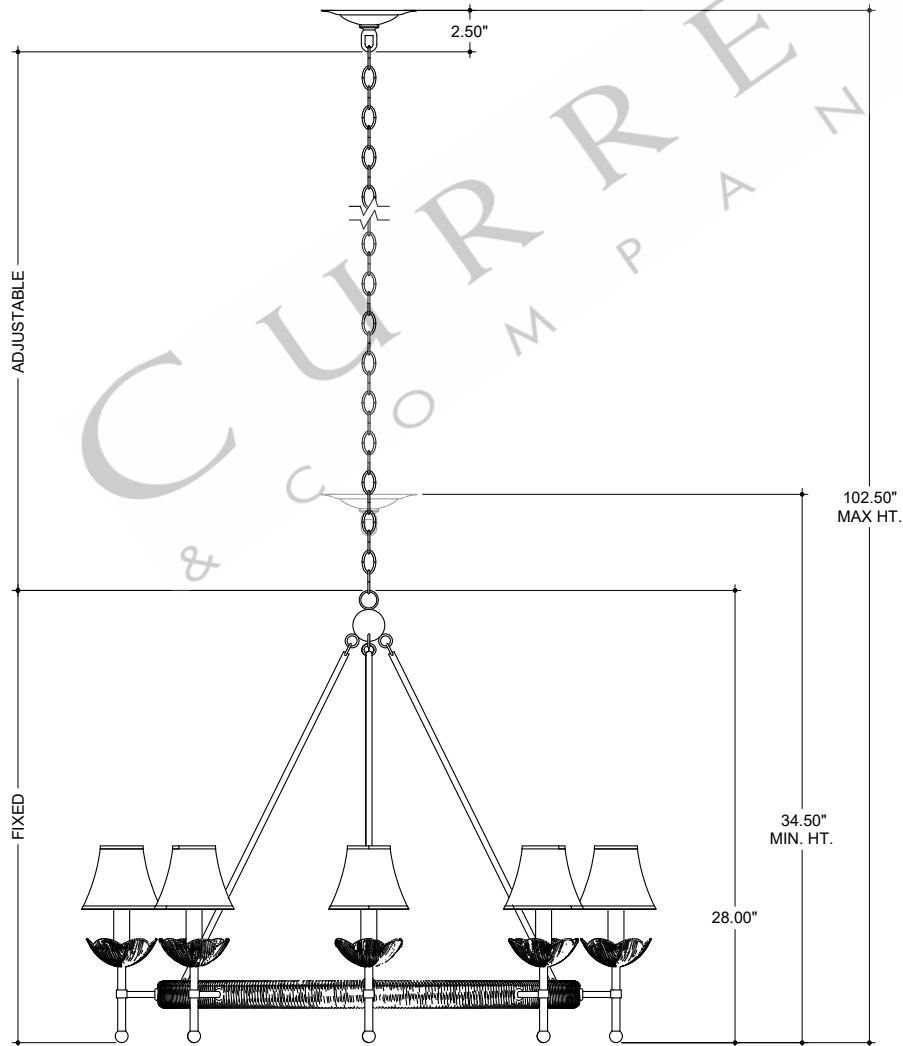

35.50" DIA. BODY

6.00" DIA. CANOPY

1.00" W X 4.25" L CROSS BAR

FABRIC SHADE:
2.75" TOP DIA.
5.00" BOTTOM DIA.
4.00" HT.

TOP VIEW

3.00" H x .50" DIA. NIPPLE

1.00" W X 4.25" L CROSS BAR
GROUND SCREW INSERTED

MOUNTING SCREW

COLLAR LOOP
WITH WIREWAY

6' CHAIN(SIDE CUT)

CANOPY DETAIL

ADJUSTABLE

2.50"

102.50"
MAX HT.

FIXED

34.50"
MIN. HT.

28.00"

FRONT VIEW