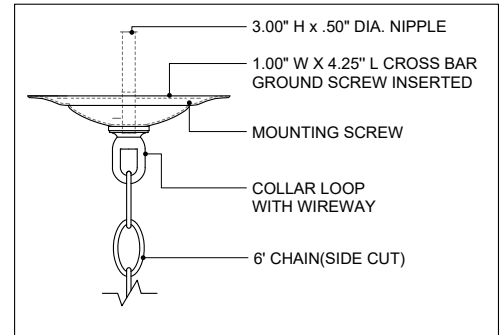

35.50" DIA. BODY

6.00" DIA. CANOPY

1.00" W X 4.25" L CROSS BAR

FABRIC SHADE:
2.75" TOP DIA.
5.00" BOTTOM DIA.
4.00" HT.

TOP VIEW

3.00" H x .50" DIA. NIPPLE

1.00" W X 4.25" L CROSS BAR
GROUND SCREW INSERTED

MOUNTING SCREW

COLLAR LOOP
WITH WIREWAY

6' CHAIN(SIDE CUT)

CANOPY DETAIL

ADJUSTABLE

2.50"

102.50"
MAX HT.

FIXED

34.50"
MIN. HT.

28.00"

FRONT VIEW