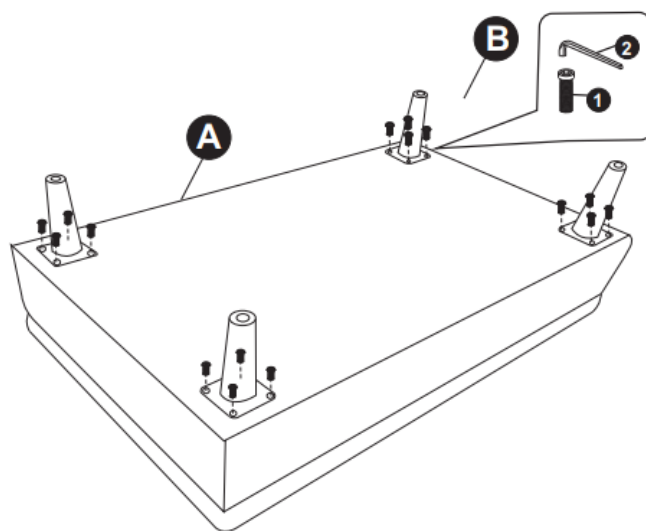

ALLEN KEY SCREW
M6 x 15 mm
QTY 16

2

ALLEN KEY
5 mm
QTY 1

Step 1

1. Place Ottoman (A) upside down on a flat, smooth surface.
2. Attach Feet (B) using Allen Key Screws (1) to each corner.
3. Use Allen Key (2) to tighten.