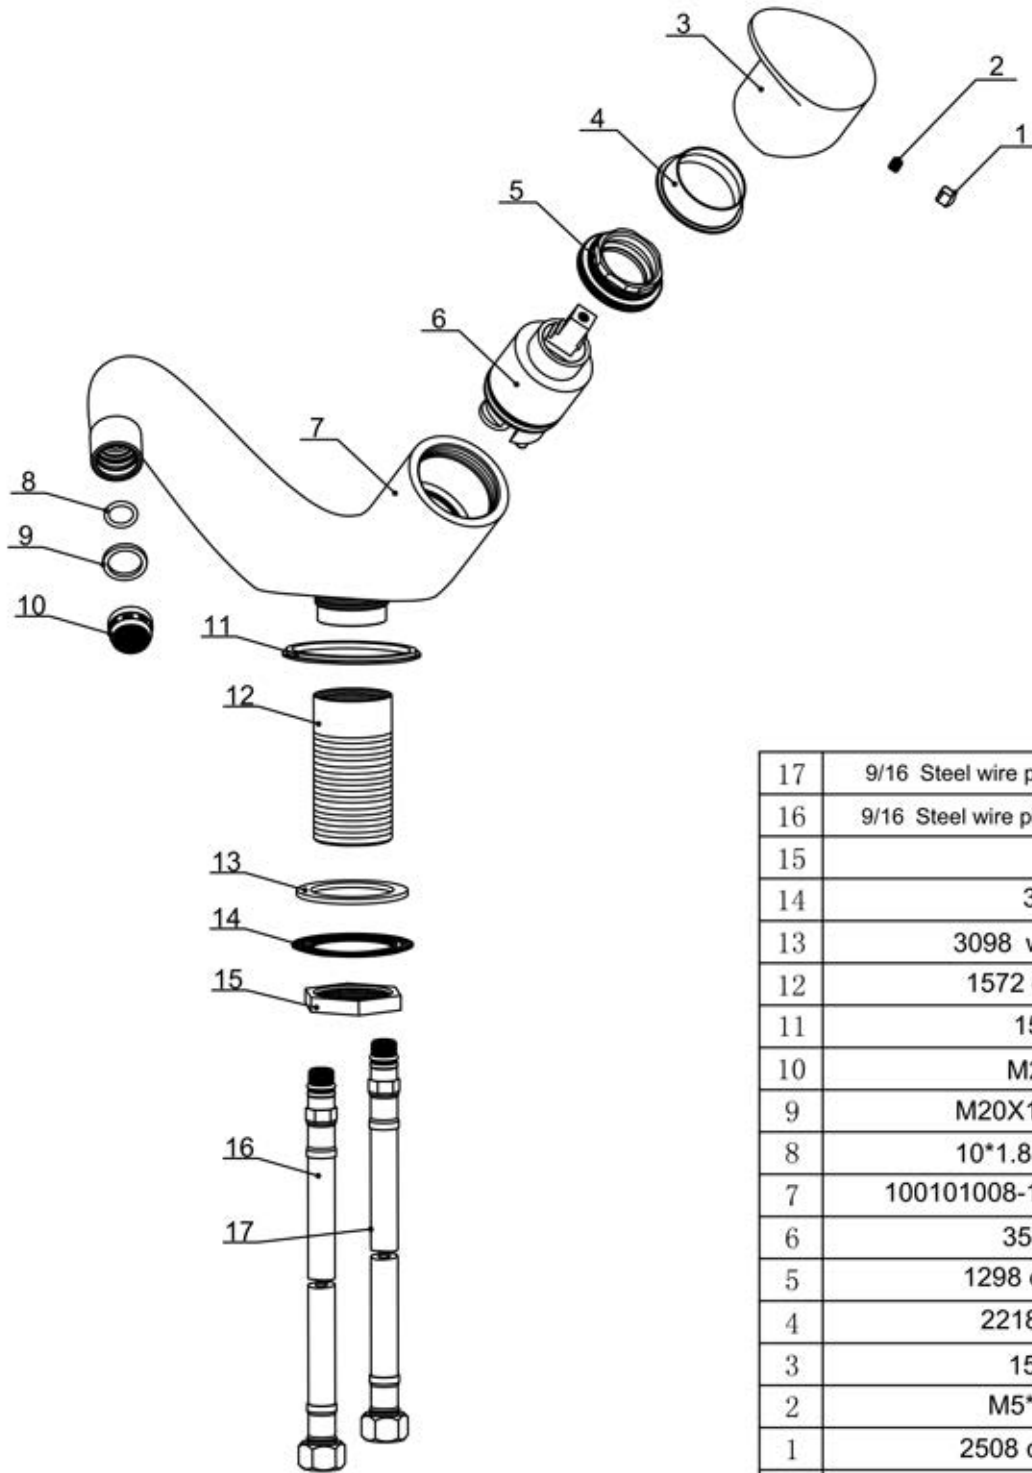

AB1572

17	9/16 Steel wire pipe(500)(NSF)(Blue)PEX	Subassembly	1	50042053426
16	9/16 Steel wire pipe(500)(NSF)(Red)PEX	Subassembly	1	50042053421
15	3019 nut	H59	1	40060016652
14	3019 gasket	Stainless steel	1	70030007900
13	3098 washer (45.5*34*2)	NBR	1	70020002130
12	1572 connection pipe	H59-1	1	40060098952
11	1572 washer	NBR	1	70020029030
10	M21*1 insert	Subassembly	1	50050027624
9	M20X1 washer (NSF)	NBR	1	70020029230
8	10*1.8 O-ring (NSF)	NBR	1	70010016630
7	100101008-1572 main body	Subassembly	1	10010104901
6	35H cartridge	Subassembly	1	20060003400
5	1298 cartridge nut(M37*1.25)	H59	1	40060075252
4	2218 decorative cover	ABS	1	50010078001
3	1572 handle	Zinc alloy	1	20010017401
2	M5*4 fixing screw	Stainless steel	1	50060012000
1	2508 cover (chrome)	ABS	1	50010031101
No.	Description	Material	Qty.	Part No.