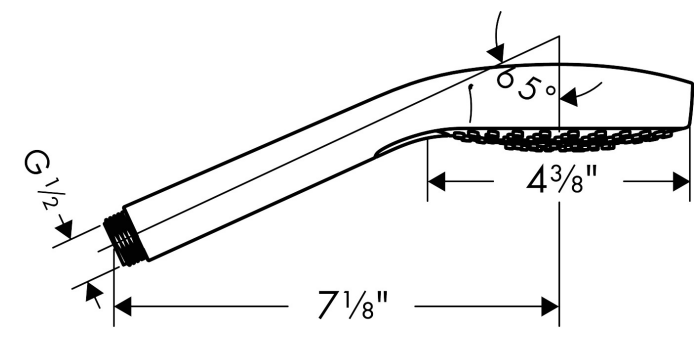

AXOR

hansgrohe

Brand	hansgrohe
Art. Name	Croma Select S Handshower 110 3-Jet, 2.5 GPM
Art. Nr.	04947820
Surface	brushed nickel
Pos.	1

Product Picture

Drawing

Technology

Features

- Spray modes: SoftRain, IntenseRain, Pulsating Massage
- Select button for comfortable alternation of spray modes
- 121 no-clog spray channels
- Flow: 2.5 GPM (9.5 L/Min)
- easy cleanable plastic spray disc