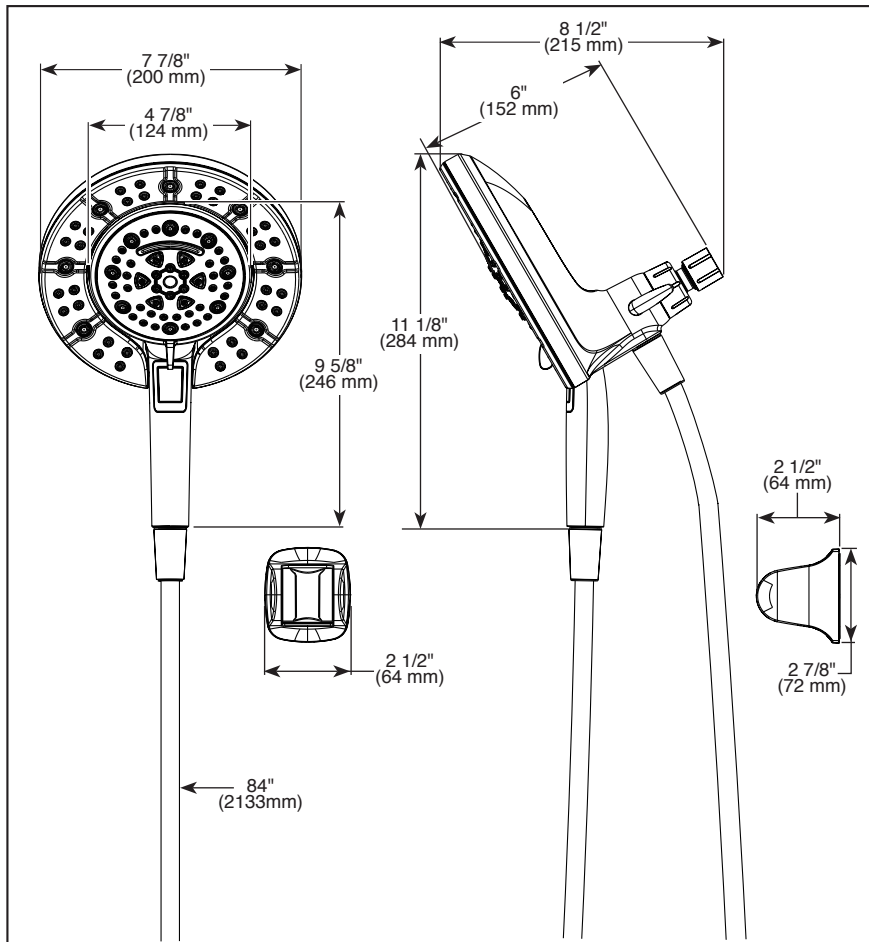

see what Delta can do™

IN2ITION®

- 2-In-1 Shower
- 7-Spray Setting Hand Shower
- Additional Docking Mount for Hand Shower

FEATURES:

- Touch-Clean® Nozzles
- MagnaTite® Docking

STANDARD SPECIFICATIONS:

- Max flow rate 1.75 gpm at 80 psi, 6.6 L/min @ 550 kPa
- Integrated hand shower docks securely into shower head when not in use
- 3-Way diverter allows for single or shared operation of shower head and hand shower
- Change hand shower spray modes with easy turn dial
- Pause hand shower flow with push button pause in handle – pause is a non-positive shut-off
- 84" (2133) stainless steel hose (Chrome, SN finishes)
- 84" (2133 mm) UltraFlex® hose (RB, BL finishes)
- Ball connector swivel angle is 32° (16° per side)
- Additional Docking Mount for Hand Shower can swivel 35° forward to 5° backward.

COMPLIES WITH:

- ASME A112.18.1 / CSA B125.1
- EPA WaterSense®

Submitted Model No.: _____

Specific Features: _____

▲ Designate proper finish suffix

RP101859▲
Additional Docking Mount
for Hand Shower

Delta reserves the right (1) to make changes in specifications and materials, and (2) to change or discontinue models, both without notice or obligation. Dimensions are for reference only. See current full-line price book or www.deltafaucet.com for finish options and product availability.