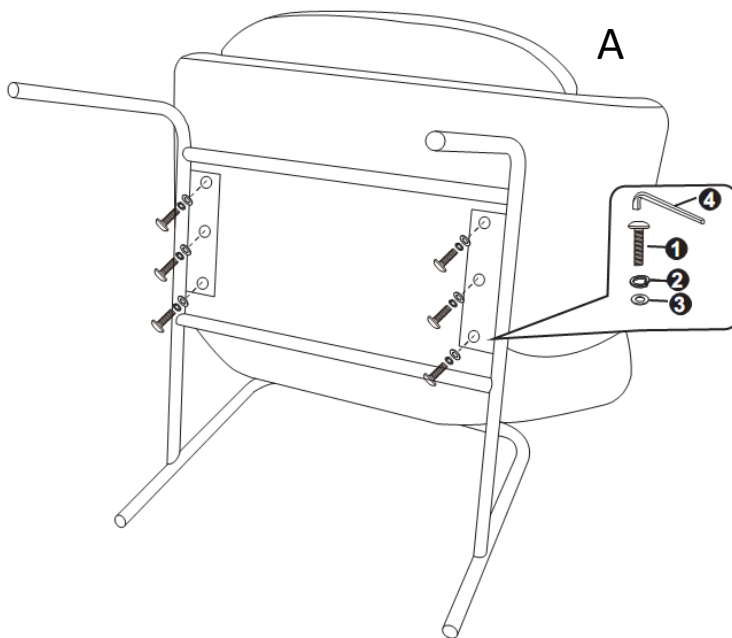

Step 1

1. Attach Base (B) to Seat (A) using Allen Key Screws (1), Lock Washers (2) and Washers (3).
2. Use Allen Key (4) to tighten. Do not over-tighten