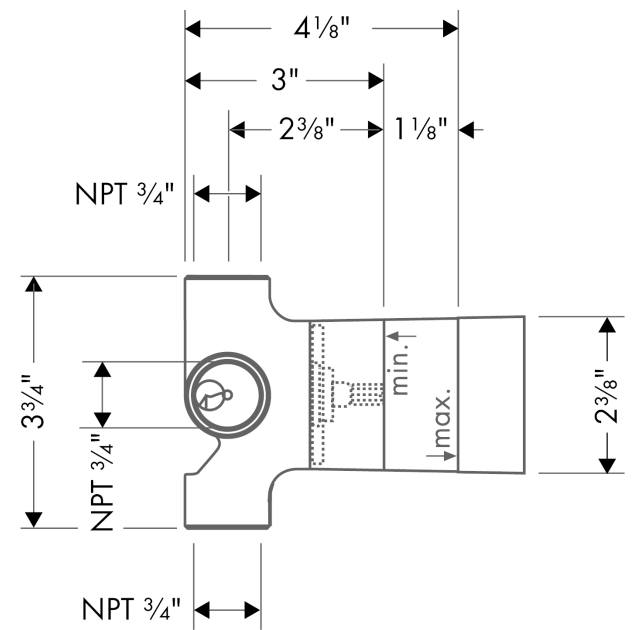

Rough, Quattro Green 3-Way Diverter (no shared function), 3/4"
 Finishes : n.a. Part no. : 15936181

Description

Features

- 1 inlet, 3 outlets (no shared function)
- 3/4" NPT
- Requires volume control
- Flow: 17 GPM (65.0 L/Min)
- Ceramic cartridge

Item details

List Price \$ 265.00

Compliance

Product image

Scale drawing

Rough, Quattro Green 3-Way Diverter (no shared function), 3/4"
 Finishes : n.a. Part no. : 15936181

Exploded drawing

Year of production: >07/18

Rough, Quattro Green 3-Way Diverter (no shared function), 3/4"
 Finishes : n.a. Part no. : **15936181**

Spare parts list

Year of production: >07/18

Pos.	Description	Part no.	Price	PU
1	diverter unit	96604001	-	1
2	nut	97550000	-	1
3	sealing set	98798000	-	1