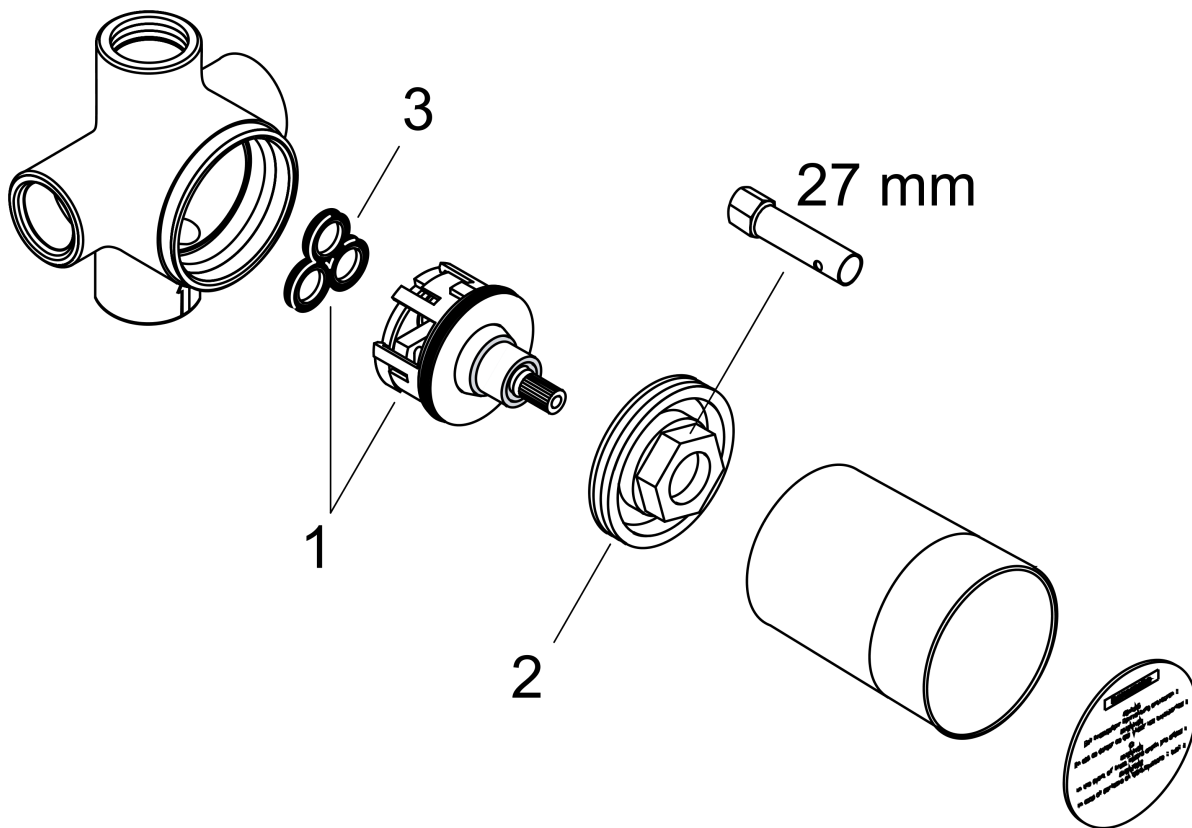

Rough, Quattro Green 3-Way Diverter (no shared function), 3/4"
 Finishes : n.a. Part no. : 15936181

Description

Features

- 1 inlet, 3 outlets (no shared function)
- 3/4" NPT
- Requires volume control
- Flow: 17 GPM (65.0 L/Min)
- Ceramic cartridge

Item details

List Price \$ 265.00

Compliance

Product image

Scale drawing

Rough, Quattro Green 3-Way Diverter (no shared function), 3/4"
 Finishes : n.a. Part no. : 15936181

Exploded drawing

Year of production: >07/18

Rough, Quattro Green 3-Way Diverter (no shared function), 3/4"
 Finishes : n.a. Part no. : **15936181**

Spare parts list

Year of production: >07/18

Pos.	Description	Part no.	Price	PU
1	diverter unit	96604001	-	1
2	nut	97550000	-	1
3	sealing set	98798000	-	1